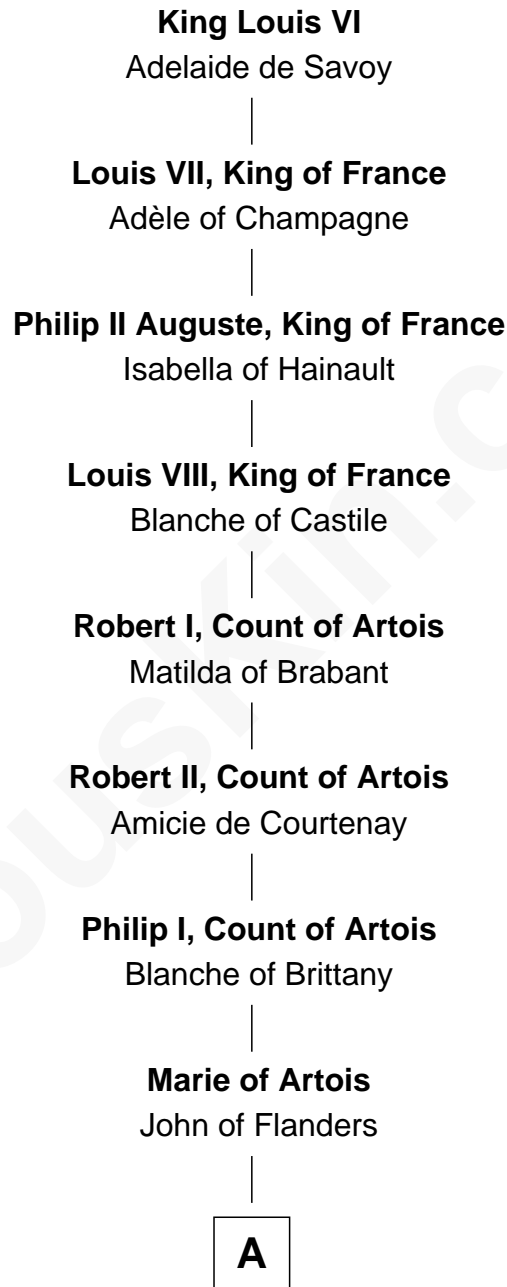

FamousKin.com

Relationship Chart of

King Louis VI

King of France

28th Great-grandfather of

Pierre Trudeau
15th Prime Minister of Canada

A

Marie of Namur

Thibaut de Bar

Yolande de Bar

Eudes VII de Grancey

Jeanne de Grancey

Jean IV de Châteauvillain

Marie de Châteauvillain

Aimé de Sarrebruche

Robert de Sarrebruche