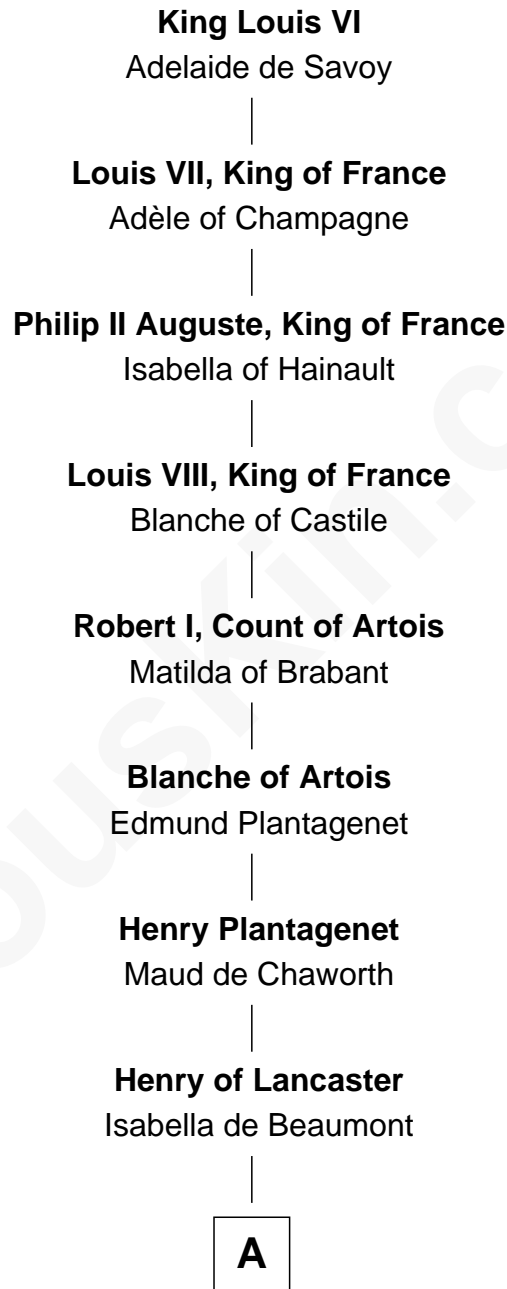

# FamousKin.com Relationship Chart of

**King Louis VI**

*King of France*

27th Great-grandfather of

**Carly Fiorina**

*CEO of Hewlett-Packard*

**A**

**Blanche of Lancaster**

John of Gaunt

**Elizabeth of Lancaster**

John de Holand

**Constance de Holand**

Sir John Grey

**Alice Grey**

Sir William Knyvet

**Sir Edmund Knyvet**