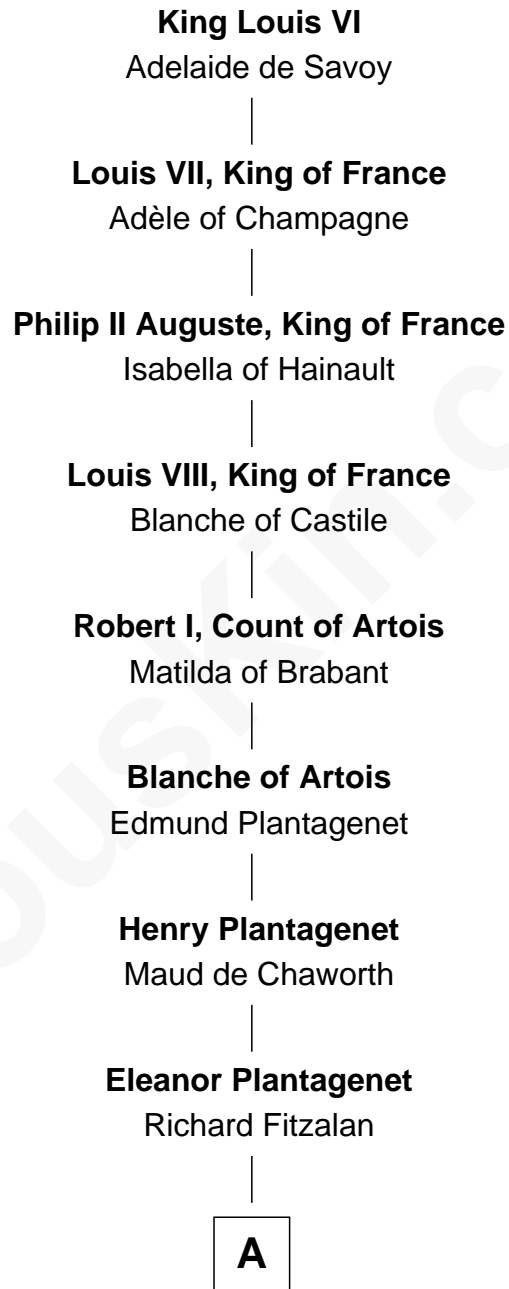

# FamousKin.com Relationship Chart of

**King Louis VI**

*King of France*

26th Great-grandfather of

**Illeana Douglas**

*TV and Movie Actress*

**A**

**Sir Richard Fitzalan**

Elizabeth de Bohun

**Joan Fitzalan**

Sir William Beauchamp

**Joan Beauchamp**

James Butler

**Elizabeth Butler**

John Talbot

**Ann Talbot**

Sir Henry Vernon

**Elizabeth Vernon**

Sir Robert Corbet

**Dorothy Corbet**

Sir Richard Mainwaring

**Sir Arthur Mainwaring**

Margaret Mainwaring

**Mary Mainwaring**