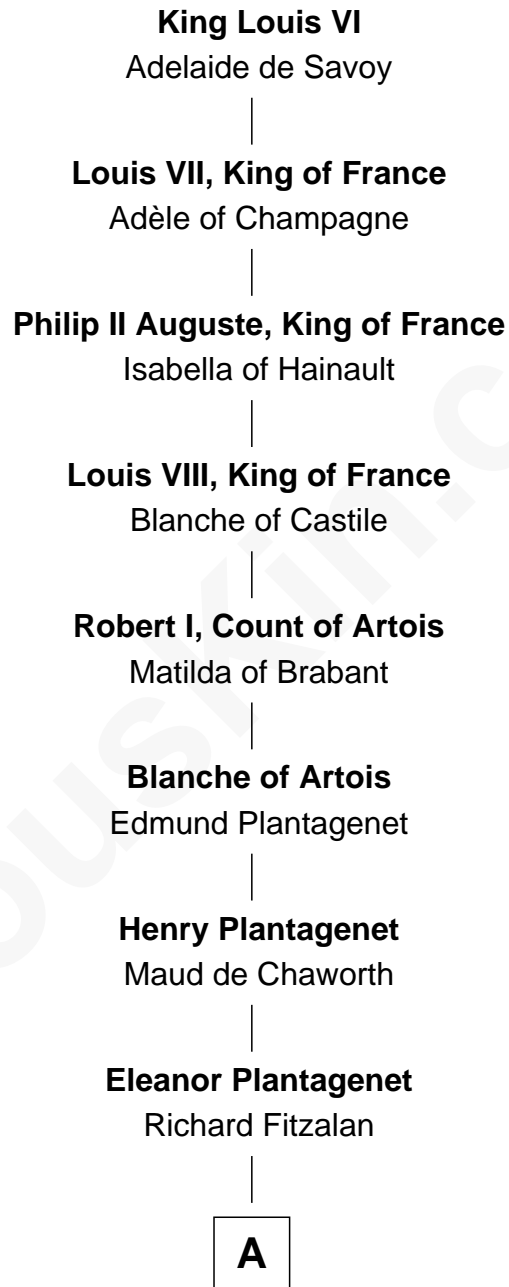

FamousKin.com Relationship Chart of

King Louis VI

King of France

24th Great-grandfather of

Melvyn Douglas

Movie Actor

A

Sir Richard Fitzalan

Elizabeth de Bohun

Joan Fitzalan

Sir William Beauchamp

Joan Beauchamp

James Butler

Elizabeth Butler

John Talbot

Ann Talbot

Sir Henry Vernon

Elizabeth Vernon

Sir Robert Corbet

Dorothy Corbet

Sir Richard Mainwaring

Sir Arthur Mainwaring

Margaret Mainwaring

Mary Mainwaring