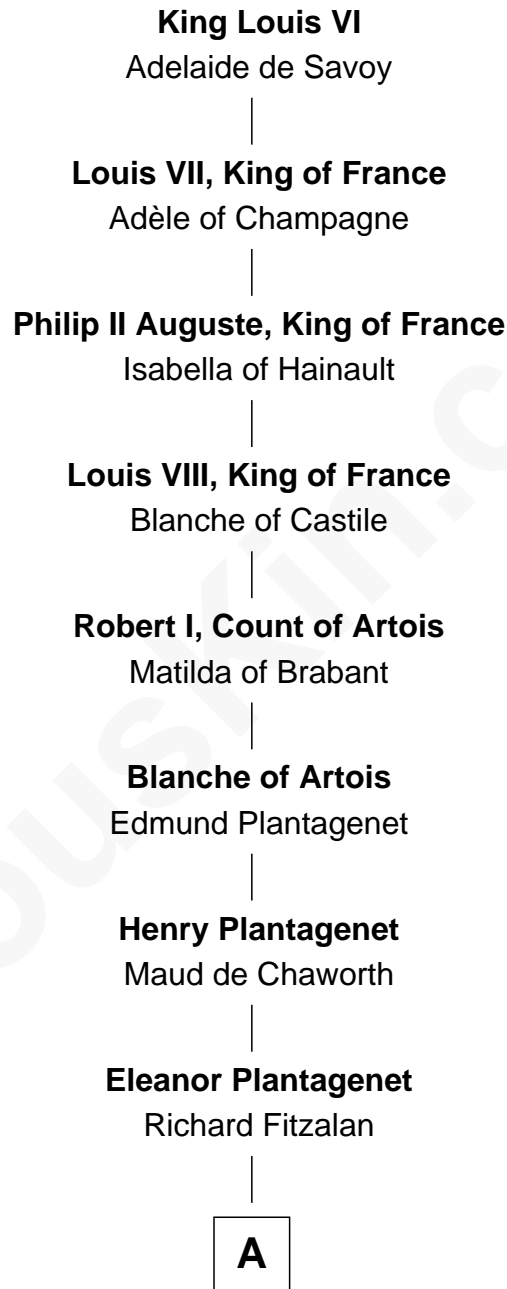

# FamousKin.com Relationship Chart of

**King Louis VI**

*King of France*

24th Great-grandfather of

**Sarah Palin**

*9th Governor of Alaska*

**A**

**John Fitzalan**  
Eleanor Maltravers

**Joan Fitzalan**  
Sir William Echyngam

**Joan Echyngam**  
Sir John Bayntun

**Henry Bayntun**

**Jane Bayntun**  
Thomas Prowse

**Mary Prowse**  
John Gye

**Robert Gye**  
Grace Dowrish

**Mary Gye**  
Rev. John Maverick

**Elias Maverick**  
Anna Harris

**Ruth Maverick**  
Francis Smith

**B**

**B**

—  
**Abraham Smith**

Elizabeth Pierce

—  
**Elizabeth Smith**

Dr. Edward Damon