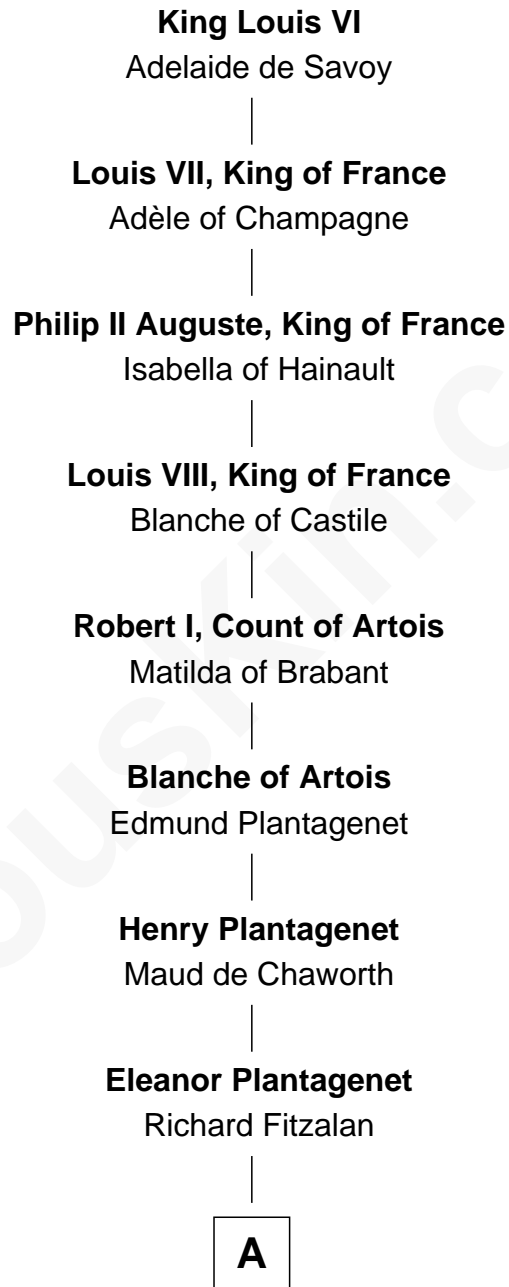

# FamousKin.com Relationship Chart of

**King Louis VI**

*King of France*

25th Great-grandfather of

**King Charles III**

*King of the United Kingdom*

**A**

**Sir Richard Fitzalan**

Elizabeth de Bohun

**Joan Fitzalan**

Sir William Beauchamp

**Joan Beauchamp**

James Butler

**Elizabeth Butler**

John Talbot

**Sir Gilbert Talbot**