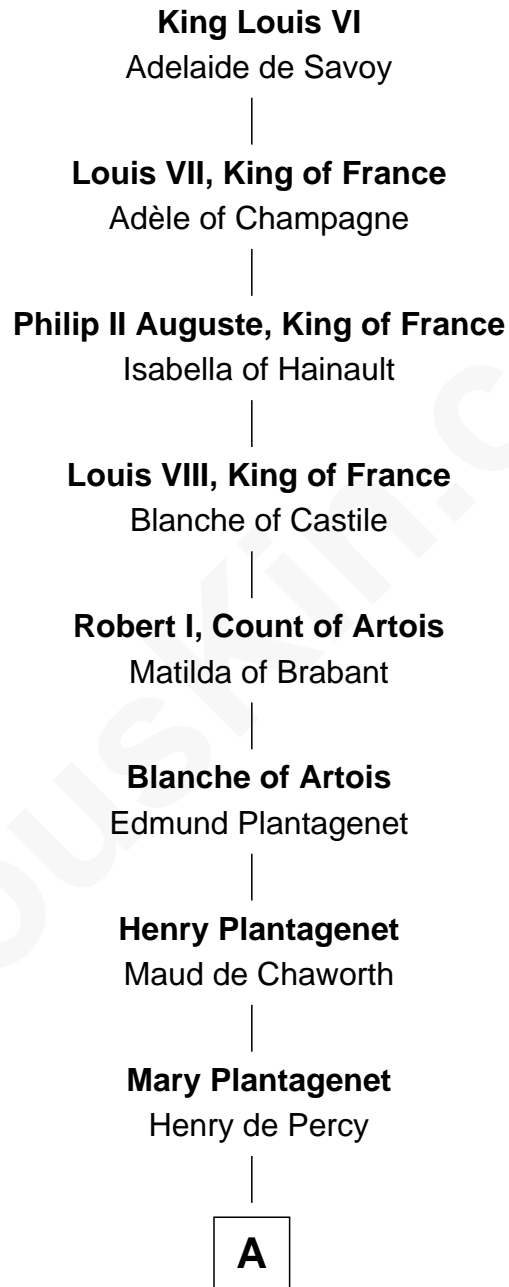

FamousKin.com Relationship Chart of

King Louis VI

King of France

26th Great-grandfather of

Catherine Middleton

Princess of Wales

A

Sir Henry Percy
Margaret de Neville

Sir Henry Percy
Elizabeth Mortimer

Sir Henry Percy
Eleanor Neville

Sir Henry Percy
Eleanor Poynings

Margaret Percy
Sir William Gascoigne

Agnes Gascoigne
Sir Thomas Fairfax

William Fairfax

John Fairfax
Mary Birch