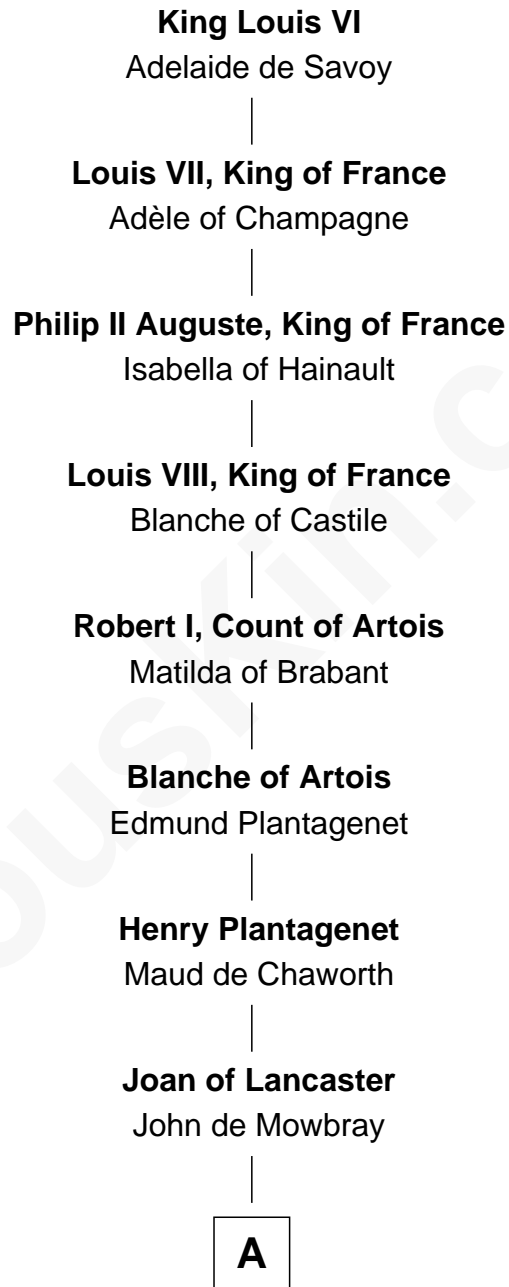

# FamousKin.com Relationship Chart of

**King Louis VI**

*King of France*

23rd Great-grandfather of

**William Rufus Day**

*36th U.S. Secretary of State*

**A**

**John de Mowbray**  
Elizabeth de Segrave

**Joan de Mowbray**  
Sir Thomas Grey

**Maud Grey**  
Sir Robert Ogle

**Anne Ogle**  
Sir William Heron

**Elizabeth Heron**  
Sir John Heron

**Elizabeth Heron**  
Sir Robert Talboys

**Maud Talboys**  
Sir Robert Tyrwhit

**Katharine Tyrwhit**  
Sir Richard Thimbleby

**Elizabeth Thimbleby**  
Thomas Welby

**Richard Welby**  
Frances Bulkeley

**B**

**B**

**Olive Welby**

Henry Farwell

**Olive Farwell**