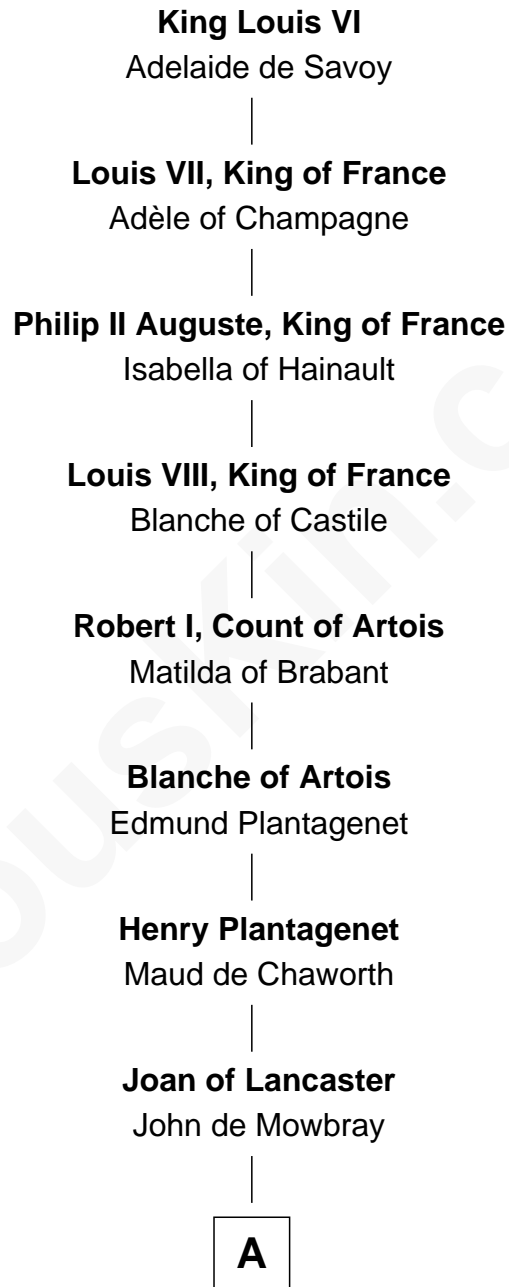

FamousKin.com

Relationship Chart of

King Louis VI

King of France

27th Great-grandfather of

Anna Gunn

TV and Movie Actress

A

John de Mowbray
Elizabeth de Segrave

Joan de Mowbray
Sir Thomas Grey

Maud Grey
Sir Robert Ogle

Anne Ogle
Sir William Heron

Elizabeth Heron
Sir John Heron

Elizabeth Heron
Sir Robert Talboys

Maud Talboys
Sir Robert Tyrwhit