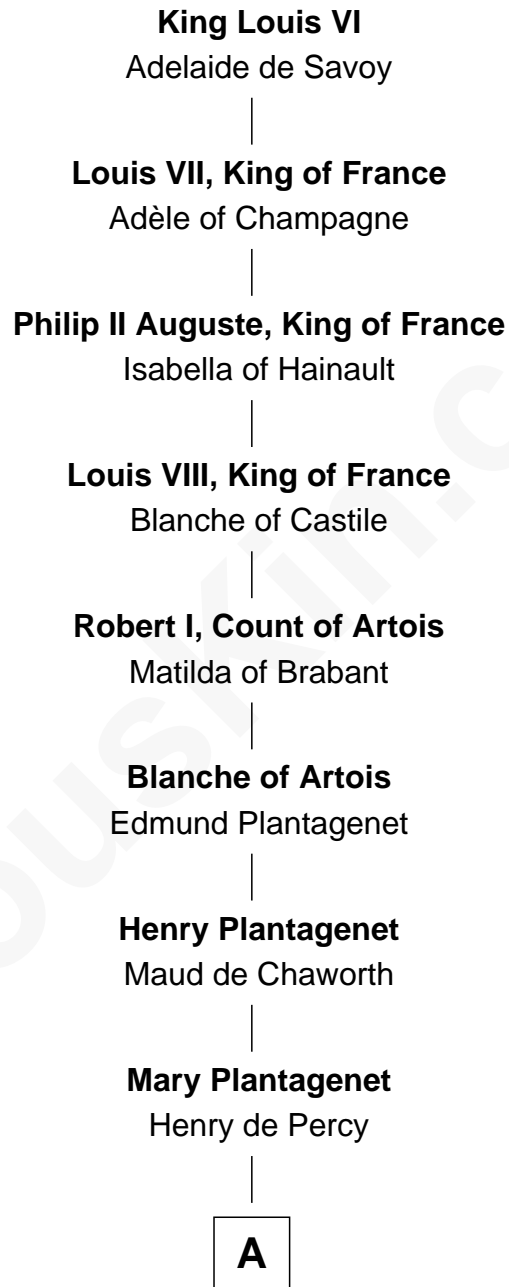

FamousKin.com Relationship Chart of

King Louis VI

King of France

25th Great-grandfather of

Prince Harry

Duke of Sussex

A

Sir Henry Percy
Margaret de Neville