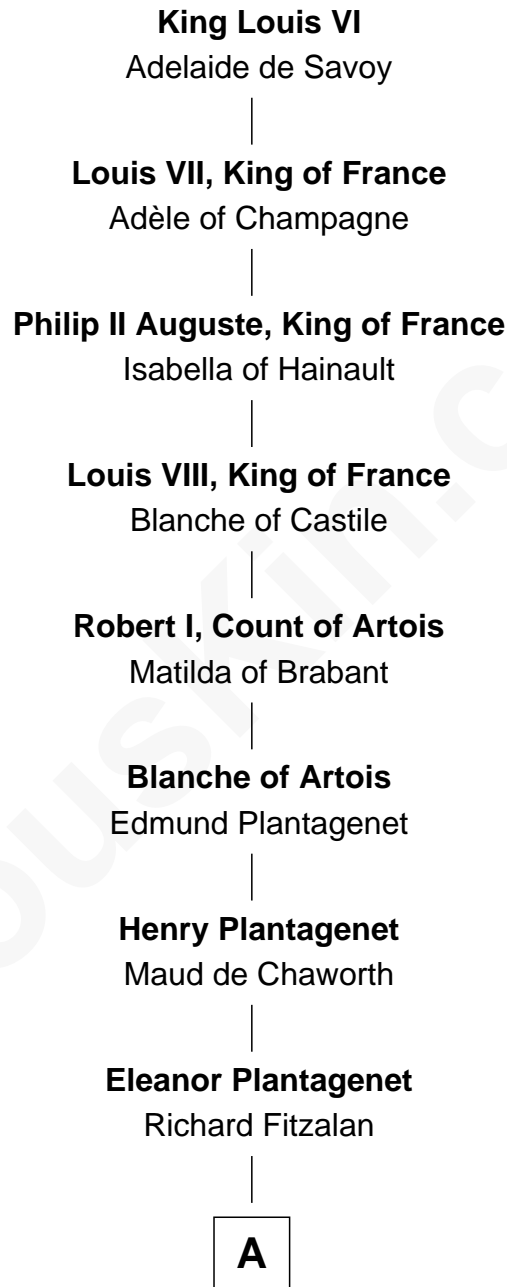

FamousKin.com
Relationship Chart of
King Louis VI
King of France

22nd Great-grandfather of

Oliver Wendell Holmes, Jr.
U.S. Supreme Court Justice

A

Alice Fitzalan

Sir Thomas de Holand

Eleanor Holand

Edward Cherleton

Joyce Cherleton

Sir John Tiptoft

Joyce Tiptoft

Sir Edmund Sutton

Sir Edward Sutton

Cecily Willoughby

Sir John Sutton

Cecily Grey

Sir Henry Dudley

----- Ashton

Probable

Roger Dudley

Susanna Thorne

Gov. Thomas Dudley

Dorothy York

Anne Dudley