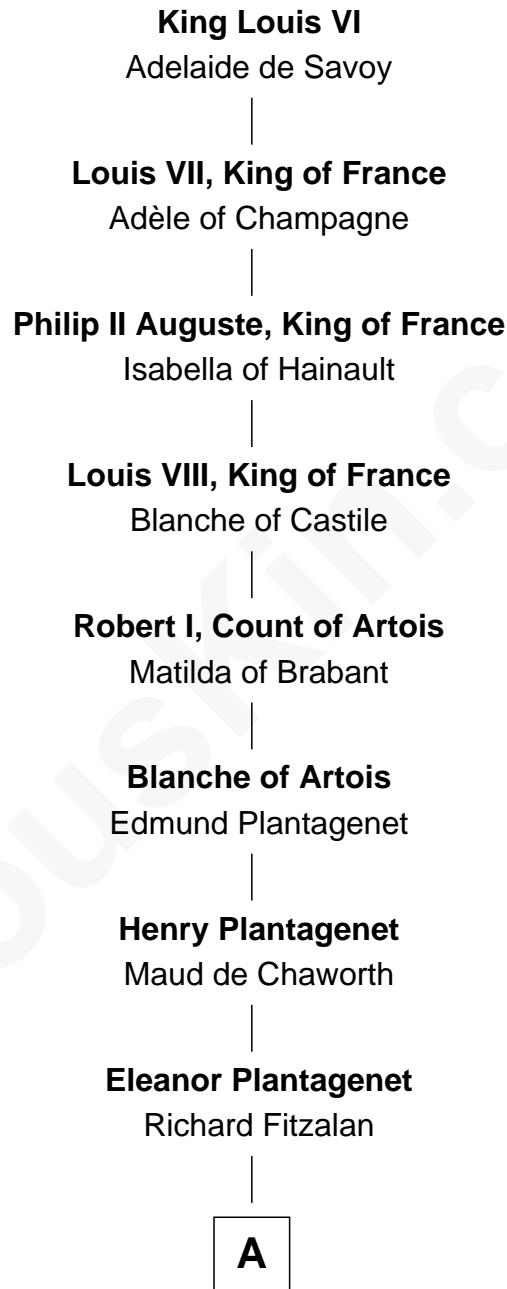

FamousKin.com
Relationship Chart of
King Louis VI
King of France

22nd Great-grandfather of
James Russell Lowell
American "Fireside" Poet

A

Sir Richard Fitzalan

Elizabeth de Bohun

Joan Fitzalan

Sir William Beauchamp

Joan Beauchamp

James Butler

Elizabeth Butler

John Talbot

Ann Talbot

Sir Henry Vernon

Elizabeth Vernon

Sir Robert Corbet