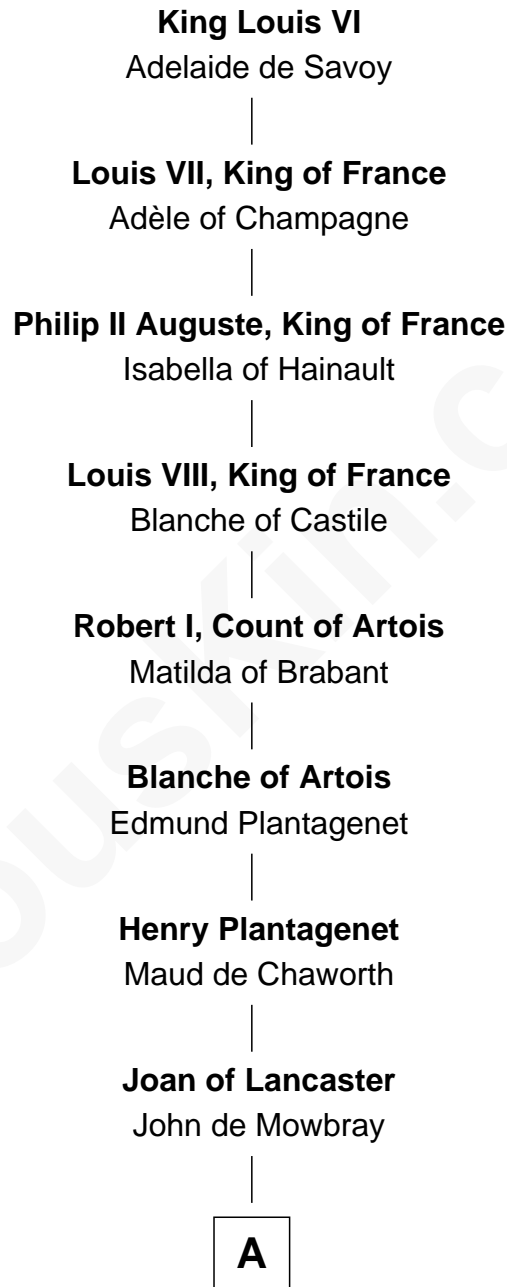

FamousKin.com
Relationship Chart of
King Louis VI
King of France

22nd Great-grandfather of

Ichabod Goodwin
27th Governor of New Hampshire

A

John de Mowbray
Elizabeth de Segrave

Eleanor de Mowbray
John de Welles