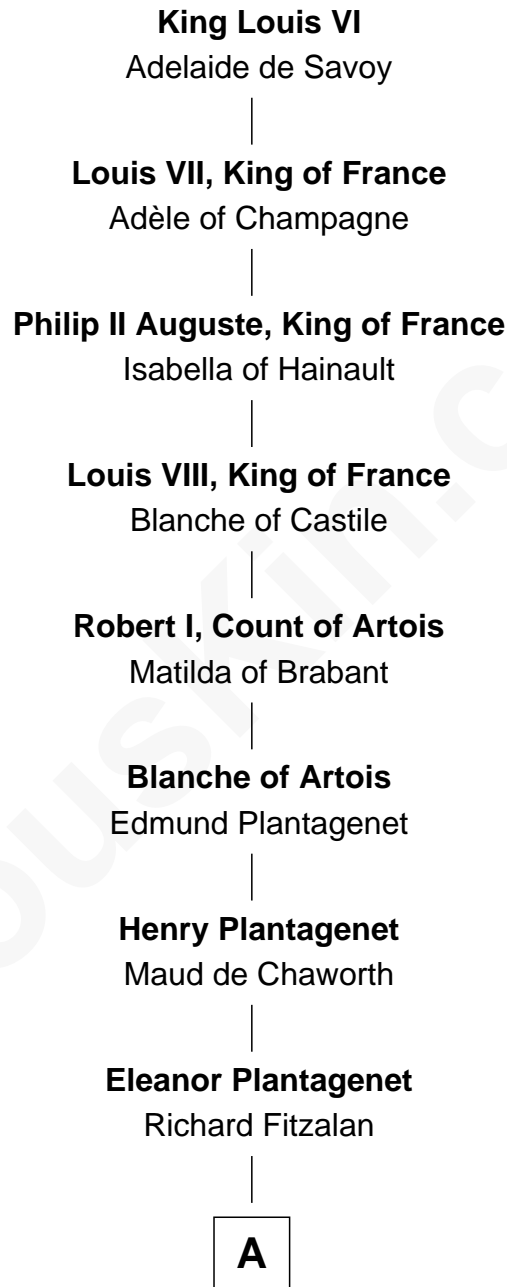

FamousKin.com
Relationship Chart of
King Louis VI
King of France

14th Great-grandfather of

Gov. Thomas Dudley
(1576 - 1653) Great Migration Immigrant 1630

FamousKin.com

A

—
Alice Fitzalan

Sir Thomas de Holand

—
Eleanor Holand

Edward Cherleton

—
Joyce Cherleton

Sir John Tiptoft

—
Joyce Tiptoft

Sir Edmund Sutton

—
Sir Edward Sutton

Cecily Willoughby

—
Sir John Sutton

Cecily Grey

—
Sir Henry Dudley

----- Ashton

| Probable

—
Roger Dudley

Susanna Thorne

—
Gov. Thomas Dudley

Great Migration Immigrant 1630