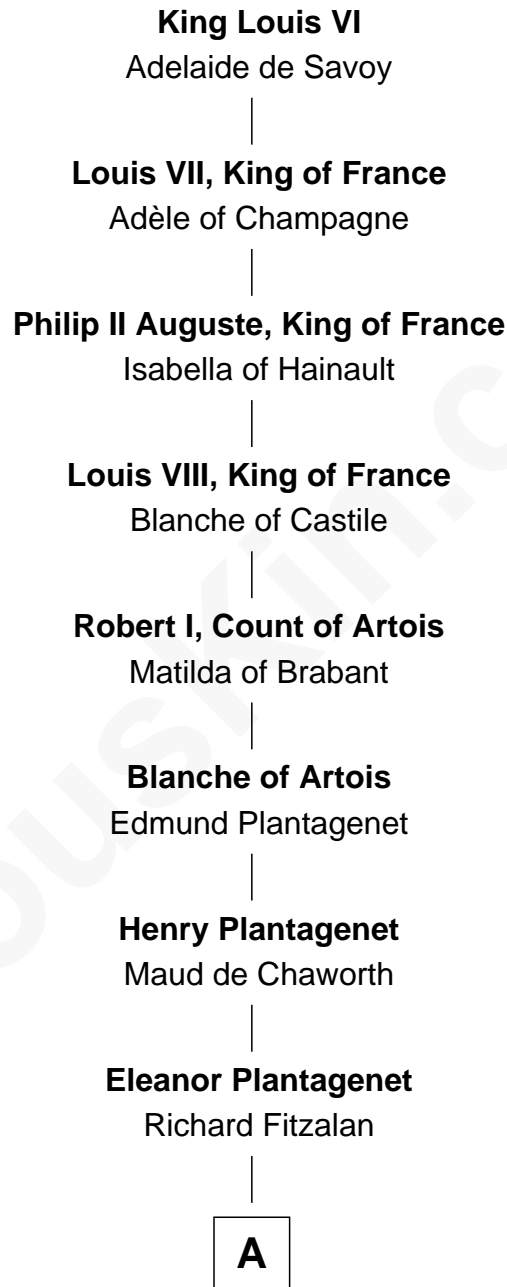

FamousKin.com

Relationship Chart of

King Louis VI

King of France

26th Great-grandfather of

Wernher von Braun

Rocket Scientist

A

Alice Fitzalan

Sir Thomas de Holand

Margaret de Holand

Sir John Beaufort

Joan Beaufort

James I, King of Scotland

Annabella Stewart

Sir George Gordon

Elizabeth Gordon

William Keith

Robert Keith

Elizabeth Douglas

William Keith

Margaret Keith

William Keith

Elizabeth Hay