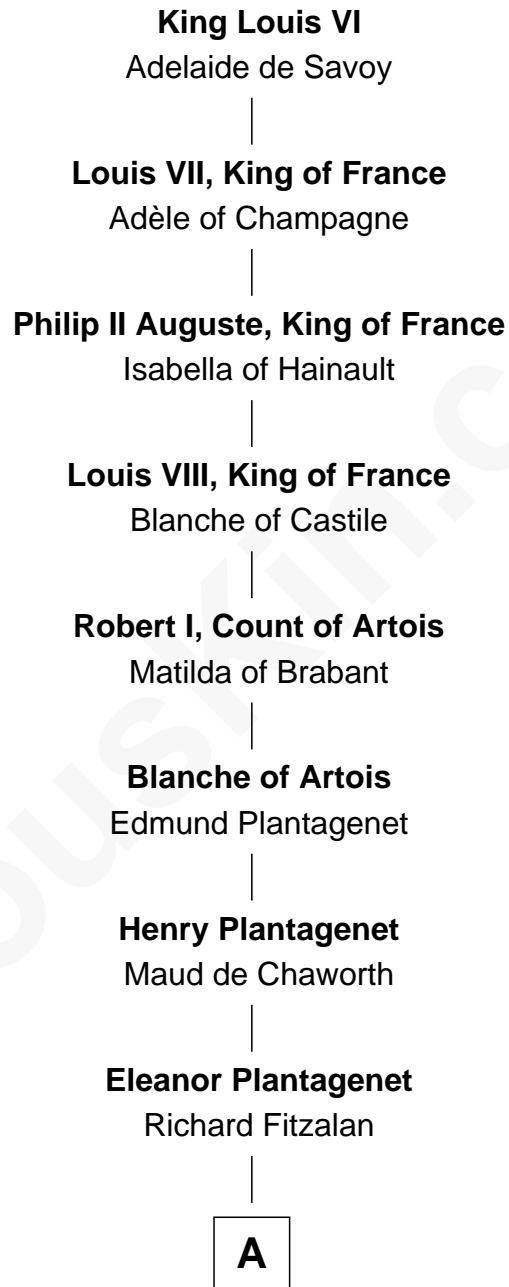

FamousKin.com

Relationship Chart of

King Louis VI

King of France

18th Great-grandfather of

Richard Henry Lee
Signer of the Declaration of Independence

A

Sir Richard Fitzalan

Elizabeth de Bohun

Elizabeth Fitzalan

Sir Robert Goushill

Joan Goushill

Sir Thomas Stanley

Katherine Stanley

Sir John Savage

Dulcia Savage