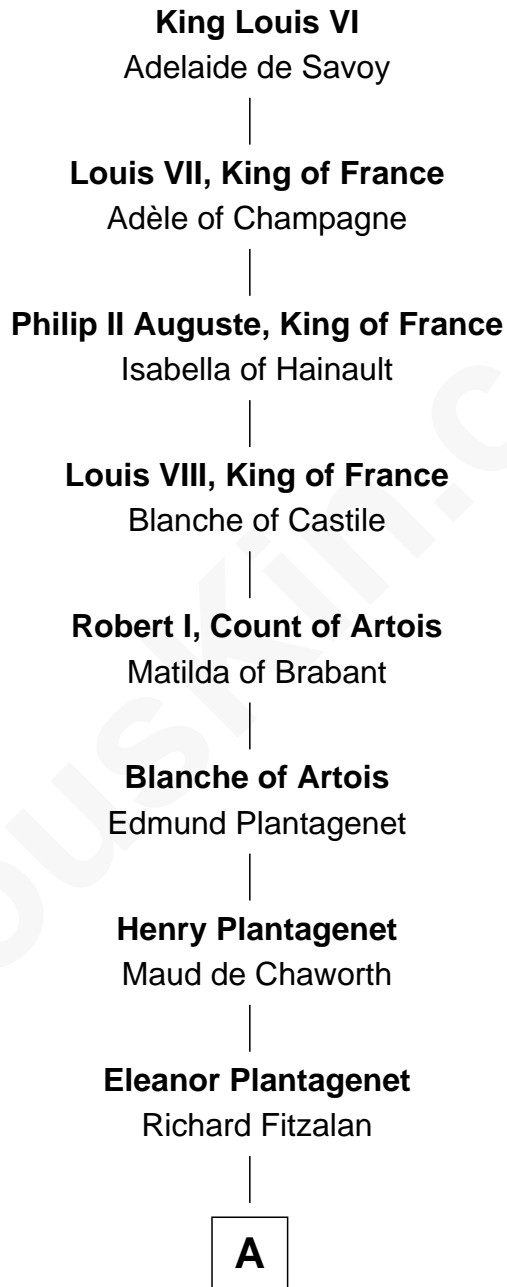

## Relationship Chart of

### King Louis VI

*King of France*

18th Great-grandfather of

**Francis Lightfoot Lee**

*Signer of the Declaration of Independence*

**A**

**Sir Richard Fitzalan**

Elizabeth de Bohun

**Elizabeth Fitzalan**

Sir Robert Goushill

**Joan Goushill**

Sir Thomas Stanley

**Katherine Stanley**

Sir John Savage

**Dulcia Savage**

Sir Henry Bold