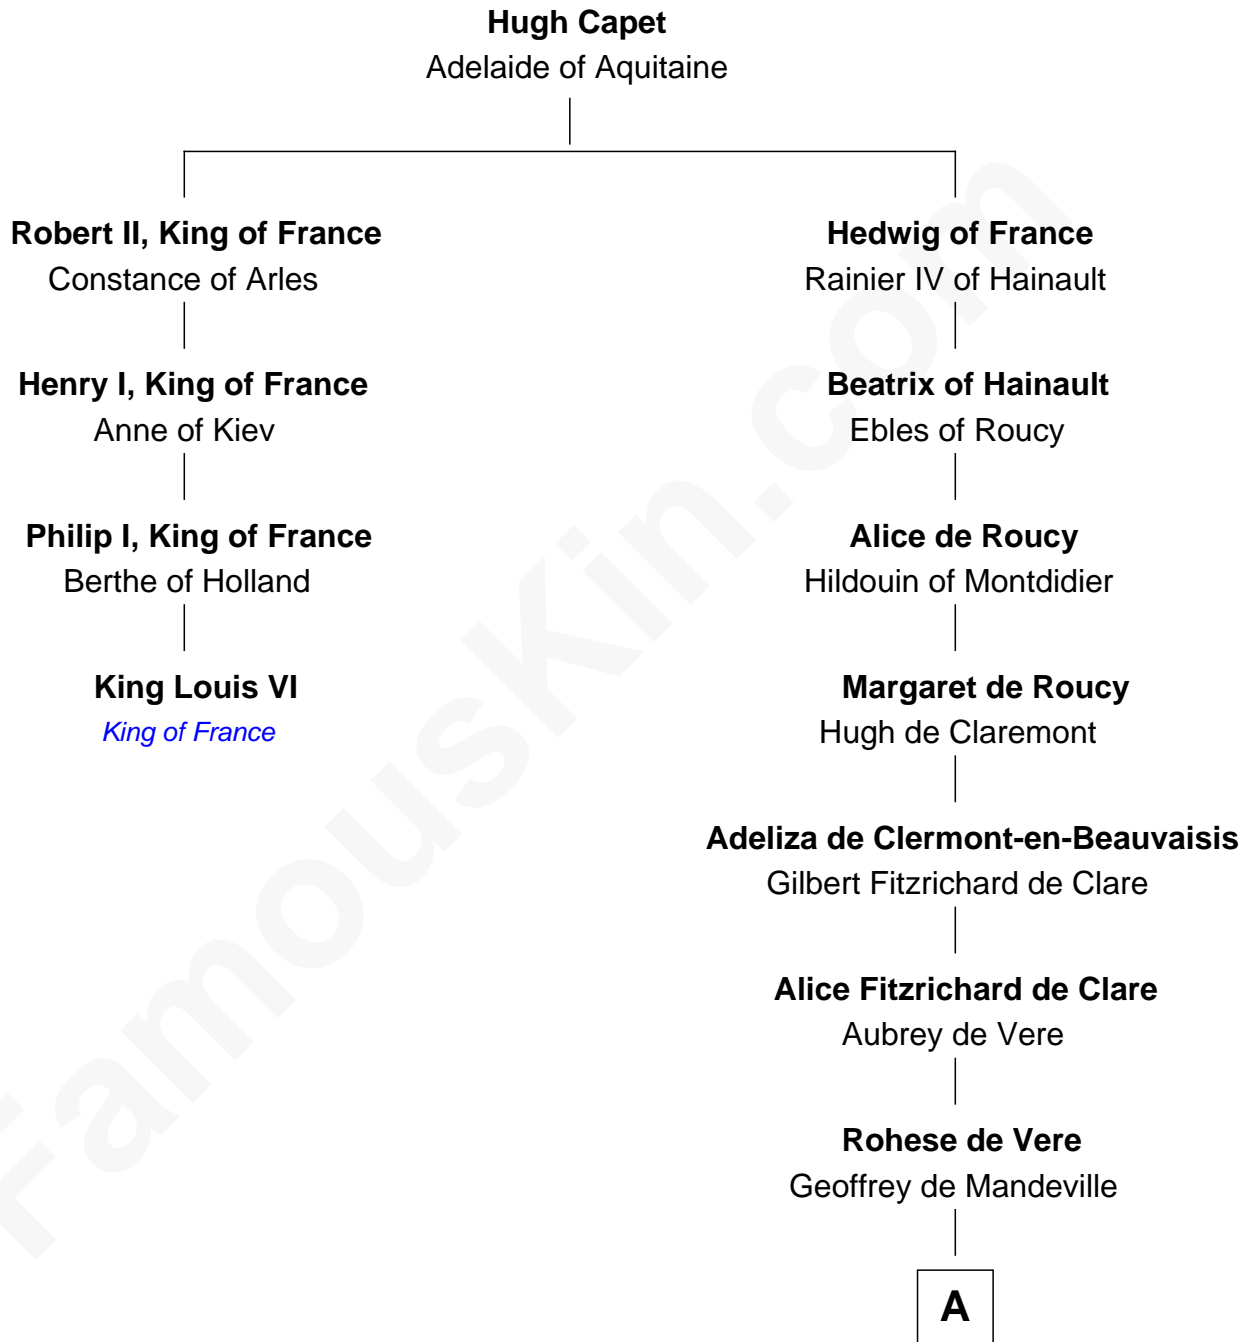

FamousKin.com

Relationship Chart of

King Louis VI

King of France

3rd cousin 6 times removed of

William de Lanvallay
Magna Carta Surety

A

Maud de Mandeville

Hugh de Boclande

Hawise de Boclande

William de Lanvallei

William de Lanvally

Magna Carta Surety

FamousKin.com