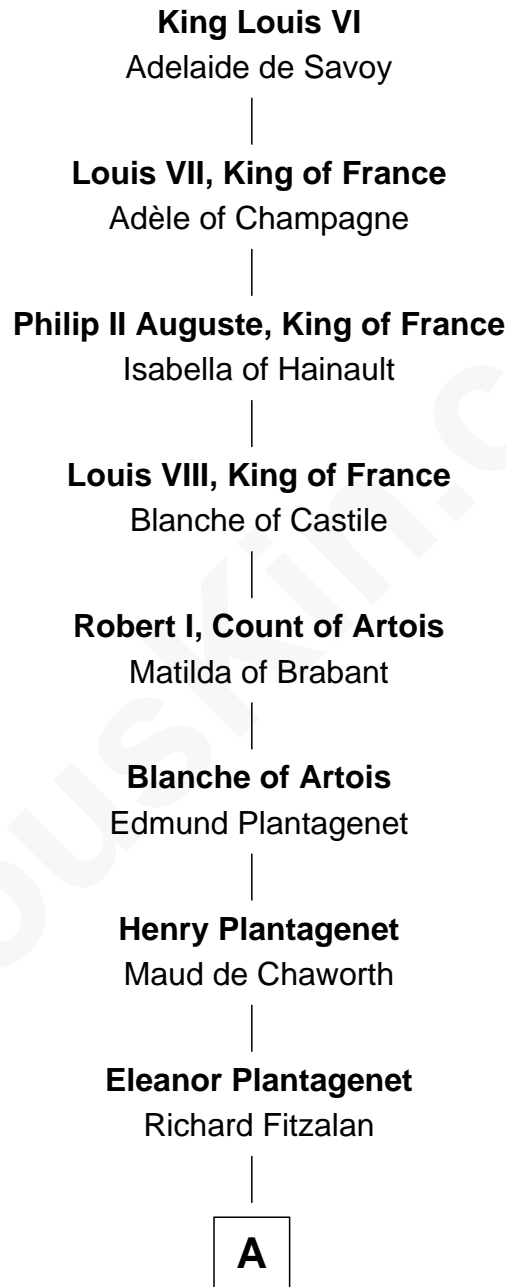

# FamousKin.com Relationship Chart of

**King Louis VI**

*King of France*

**24th Great-grandfather of**

**John Adams Morgan**

*1952 Olympic Sailing Gold Medalist*

**A**

**Alice Fitzalan**

Sir Thomas de Holand

**Eleanor Holand**

Edward Cherleton

**Joyce Cherleton**

Sir John Tiptoft

**Joyce Tiptoft**

Sir Edmund Sutton

**Sir Edward Sutton**

Cecily Willoughby

**Sir John Sutton**

Cecily Grey

**Sir Henry Dudley**

----- Ashton

Probable

**Roger Dudley**

Susanna Thorne

**Gov. Thomas Dudley**

Katherine Deighton

**Gov. Joseph Dudley**

Rebecca Tyng

**B**

**B**

**Anne Dudley**  
John Winthrop

**John Still Winthrop**  
Jane Borland