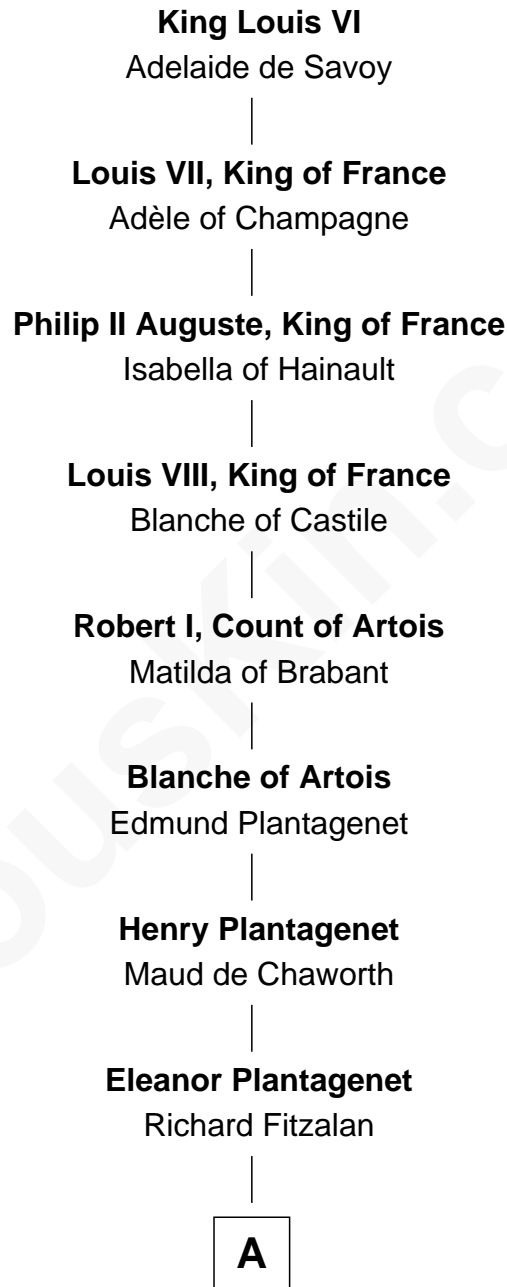

FamousKin.com Relationship Chart of

King Louis VI

King of France

20th Great-grandfather of

Edward Lloyd V

13th Governor of Maryland

A

Sir Richard Fitzalan

Elizabeth de Bohun

Elizabeth Fitzalan

Sir Robert Goushill

Joan Goushill

Sir Thomas Stanley

Sir John Stanley

Elizabeth Weever

Margery Stanley

Sir William Torbock

Thomas Torbock

Elizabeth Moore

William Torbock

Catherine Gerard

Margaret Torbock

Oliver Mainwaring

Mary Mainwaring