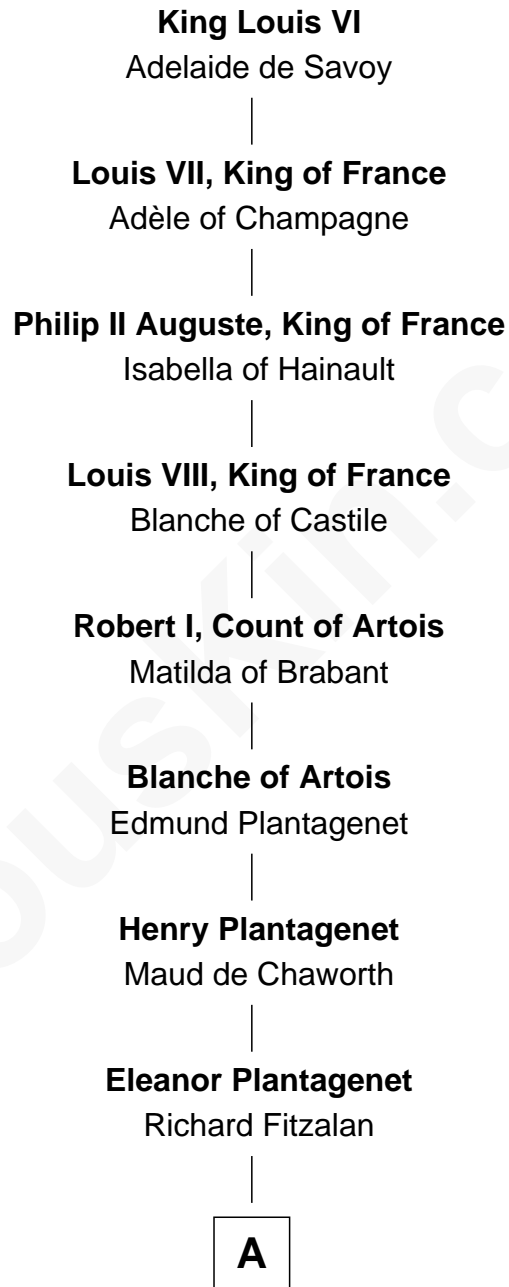

# FamousKin.com Relationship Chart of

**King Louis VI**

*King of France*

22nd Great-grandfather of

**Henry Lloyd**

*40th Governor of Maryland*

**A**

**Sir Richard Fitzalan**

Elizabeth de Bohun

**Elizabeth Fitzalan**

Sir Robert Goushill

**Joan Goushill**

Sir Thomas Stanley

**Sir John Stanley**

Elizabeth Weever

**Margery Stanley**

Sir William Torbock

**Thomas Torbock**

Elizabeth Moore

**William Torbock**

Catherine Gerard

**Margaret Torbock**

Oliver Mainwaring

**Mary Mainwaring**