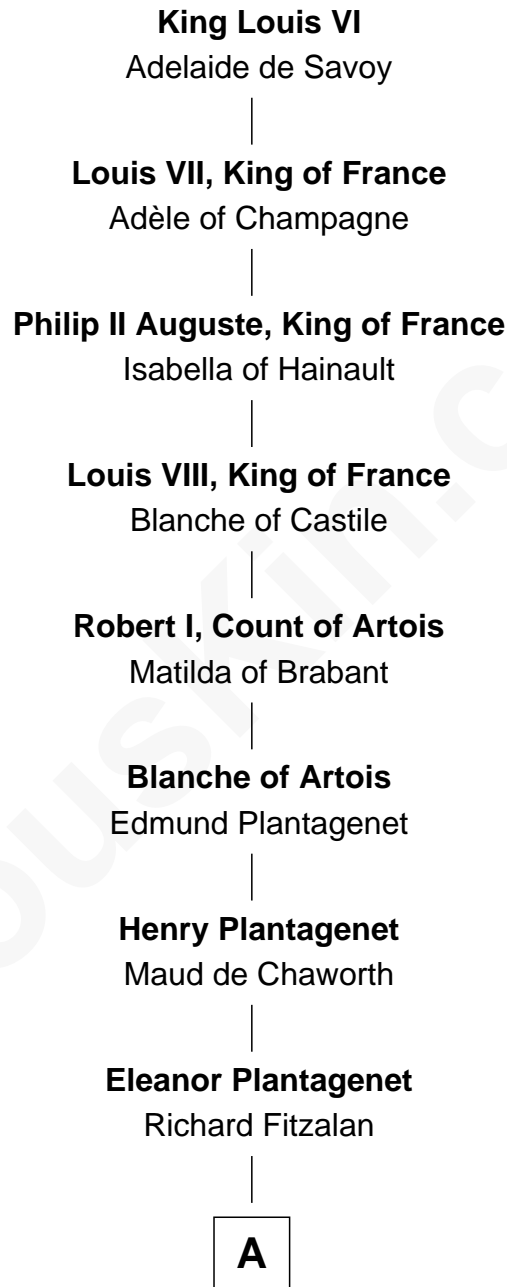

FamousKin.com

Relationship Chart of

King Louis VI

King of France

20th Great-grandfather of

Charles Goldsborough
16th Governor of Maryland

A

Sir Richard Fitzalan

Elizabeth de Bohun

Elizabeth Fitzalan

Sir Robert Goushill

Joan Goushill

Sir Thomas Stanley

Sir John Stanley

Elizabeth Weever

Margery Stanley

Sir William Torbock

Thomas Torbock

Elizabeth Moore

William Torbock

Catherine Gerard

Margaret Torbock

Oliver Mainwaring

Mary Mainwaring