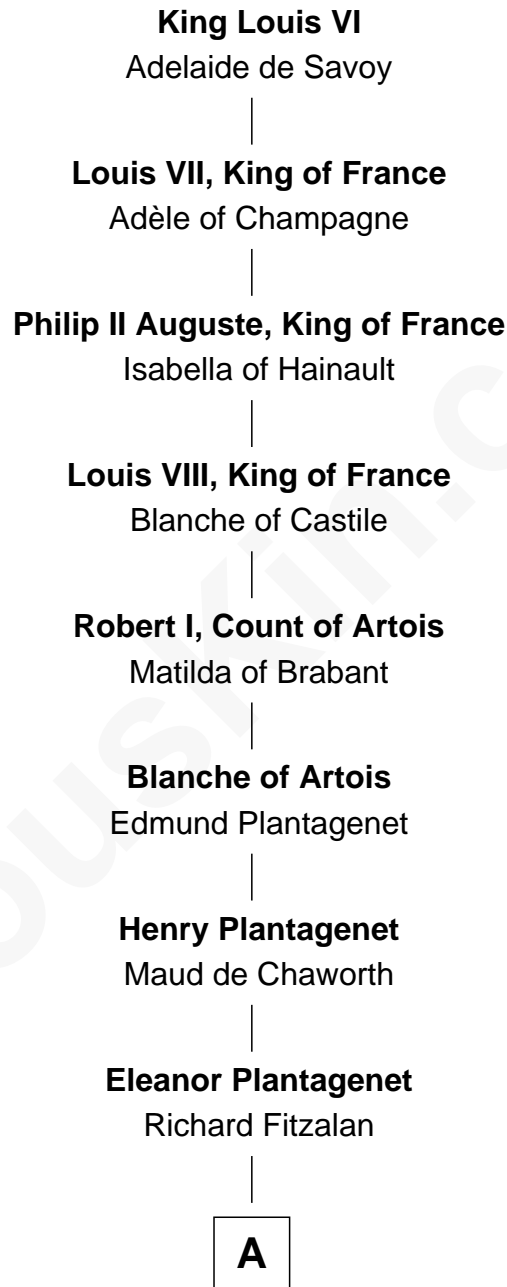

FamousKin.com Relationship Chart of

King Louis VI

King of France

21st Great-grandfather of

Zachary Taylor

12th U.S. President

A

Sir Richard Fitzalan

Elizabeth de Bohun

Elizabeth Fitzalan

Sir Robert Goushill

Joan Goushill

Sir Thomas Stanley

Katherine Stanley

Sir John Savage

Sir Christopher Savage

Anne Stanley

Sir Christopher Savage

Anne Lygon

Francis Savage

Anne Sheldon

Walter Savage

Elizabeth Hall

Ralph Savage

.....
Anthony Savage

Sarah Constable

B

B

—
Alice Savage

Francis Thornton

—
Margaret Thornton

William Strother