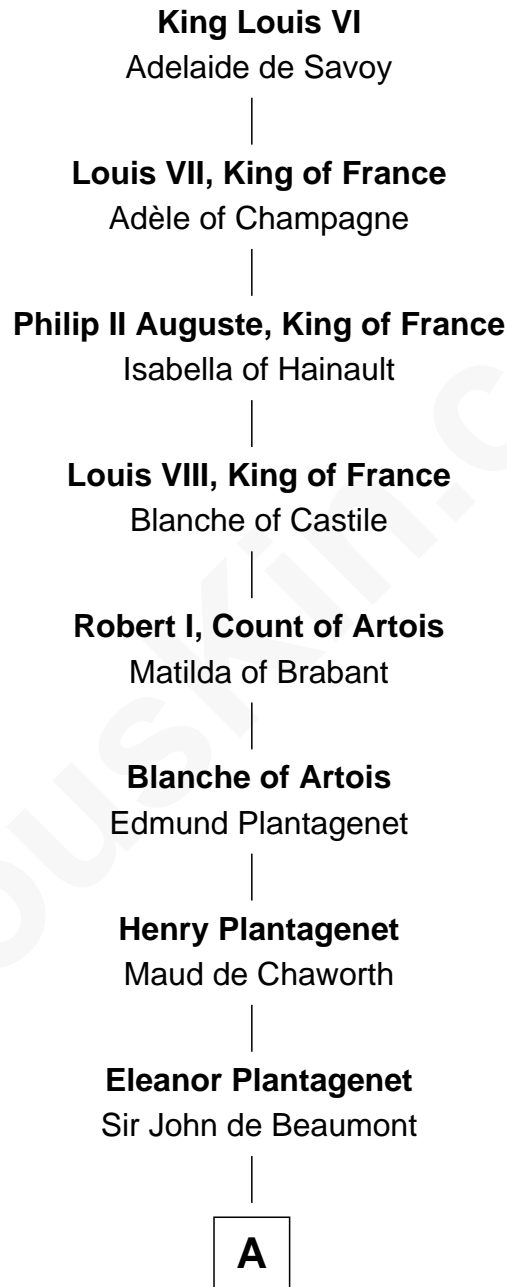

FamousKin.com

Relationship Chart of

King Louis VI

King of France

27th Great-grandfather of

Thomas J. Watson, Jr.
President and CEO of I.B.M.

A

Henry de Beaumont

Margaret de Vere

Sir John de Beaumont
Katherine de Everingham

Elizabeth Beaumont
Sir William Botreaux

Margaret Botreaux
Sir Robert Hungerford

Eleanor Hungerford
Sir John White

Robert White
Margaret Gainsford

Margaret White
John Kirton

Stephen Kirton
Margaret Offley

Thomas Kirton
Mary Sadler

Mary Kirton
Robert Rainsford

B

B

Edward Rainsford

Mary - - - - -