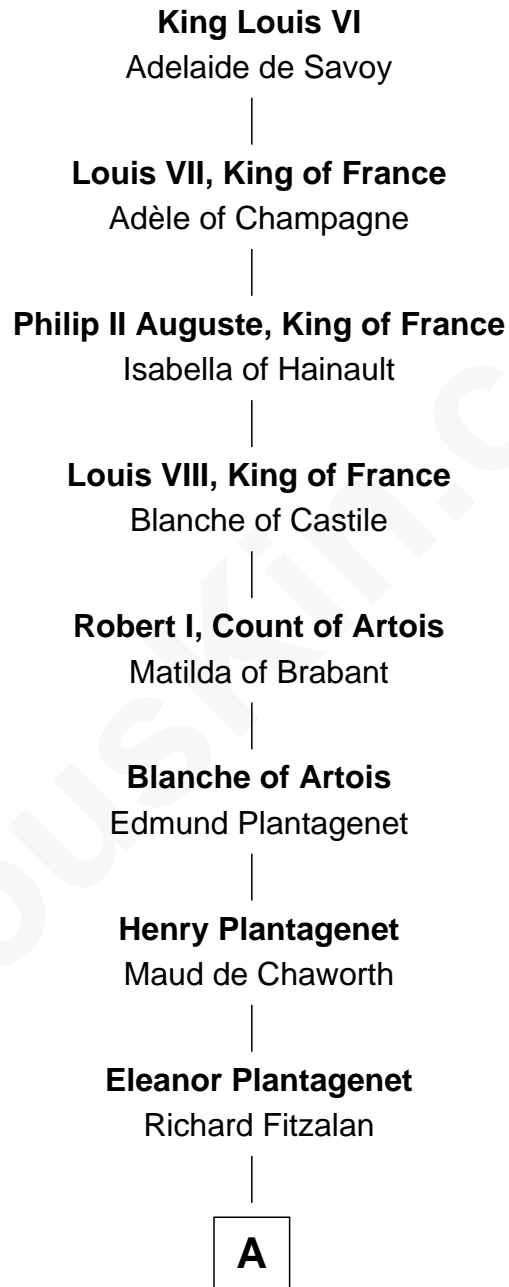

FamousKin.com Relationship Chart of

King Louis VI

King of France

25th Great-grandfather of

William H. Macy

TV and Movie Actor

A

Sir Richard Fitzalan

Elizabeth de Bohun

Elizabeth Fitzalan

Sir Robert Goushill

Joan Goushill

Sir Thomas Stanley

Katherine Stanley

Sir John Savage

Sir Christopher Savage

.....
Anthony Savage

Sarah Constable

B

B

Alice Savage

Francis Thornton

Margaret Thornton

William Strother