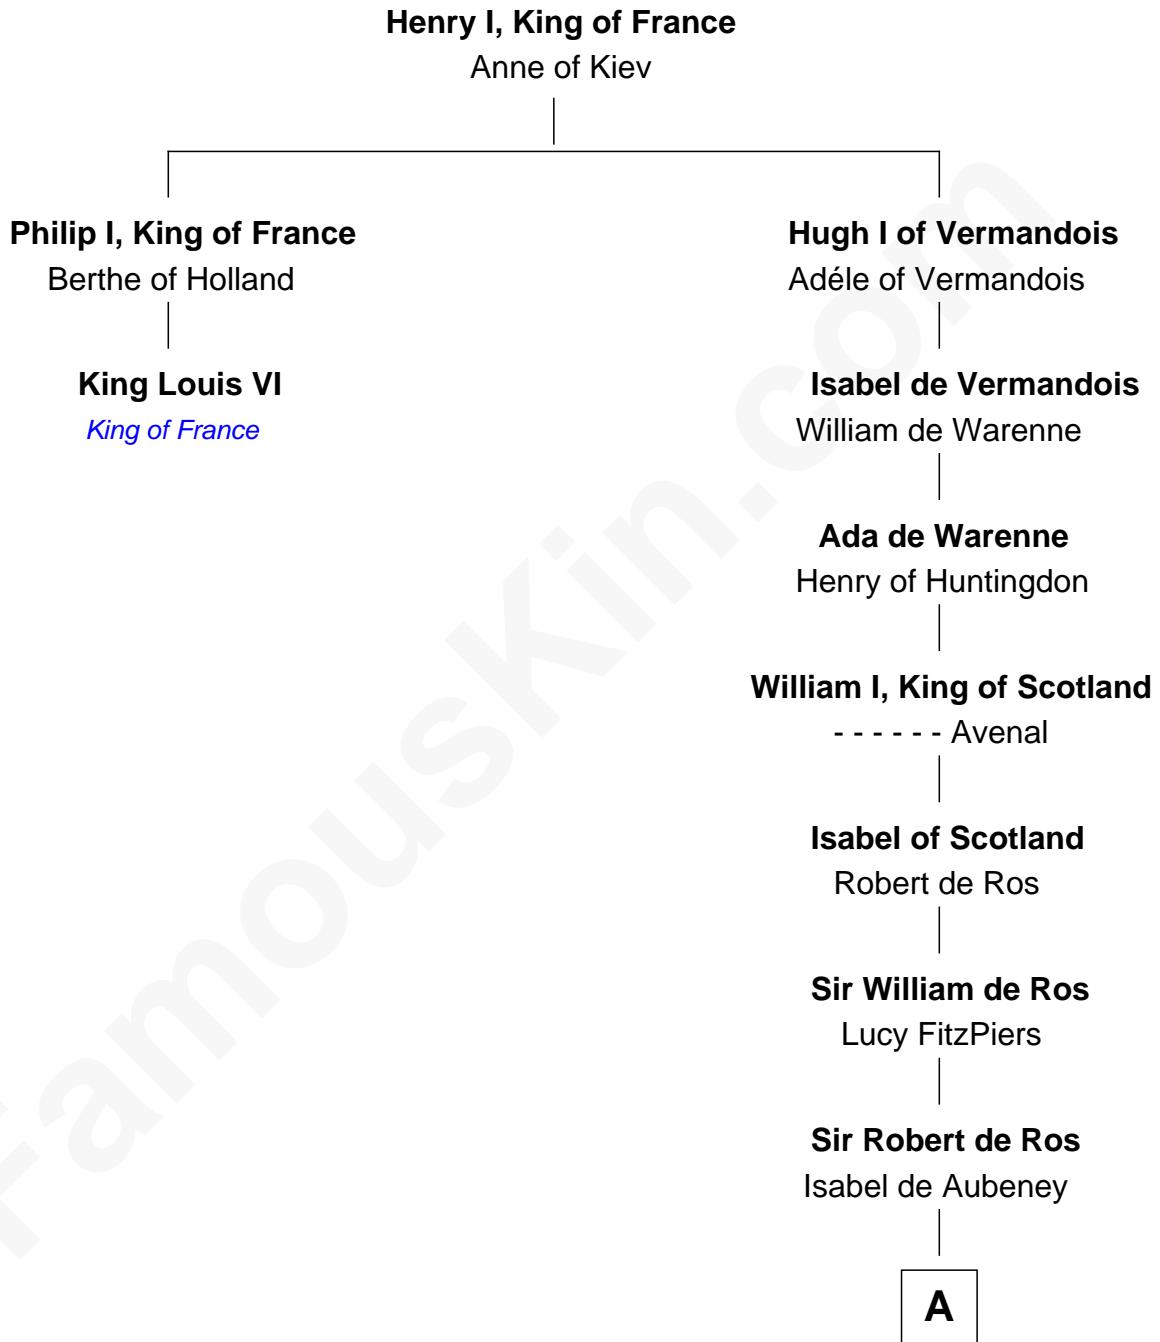

**FamousKin.com**  
**Relationship Chart of**  
**King Louis VI**  
*King of France*

1st cousin 17 times removed of

**Robert Catesby**  
*Leader of Gunpowder Plot*

**A**

**William de Ros**

Maude de Vaux

**Sir William de Ros**

Margery de Badlesmere

**Elizabeth de Roos**

Sir William la Zouche

**Sir William la Zouche**

Agnes Greene

**Sir William la Zouche**

Elizabeth - - - - -

**William Zouche**

Katherine Willington

**B**

**B**

|  
**Sir William Catesby**

Anne Throckmorton

|  
**Robert Catesby**

*Leader of Gunpowder Plot*

FamousKin.com