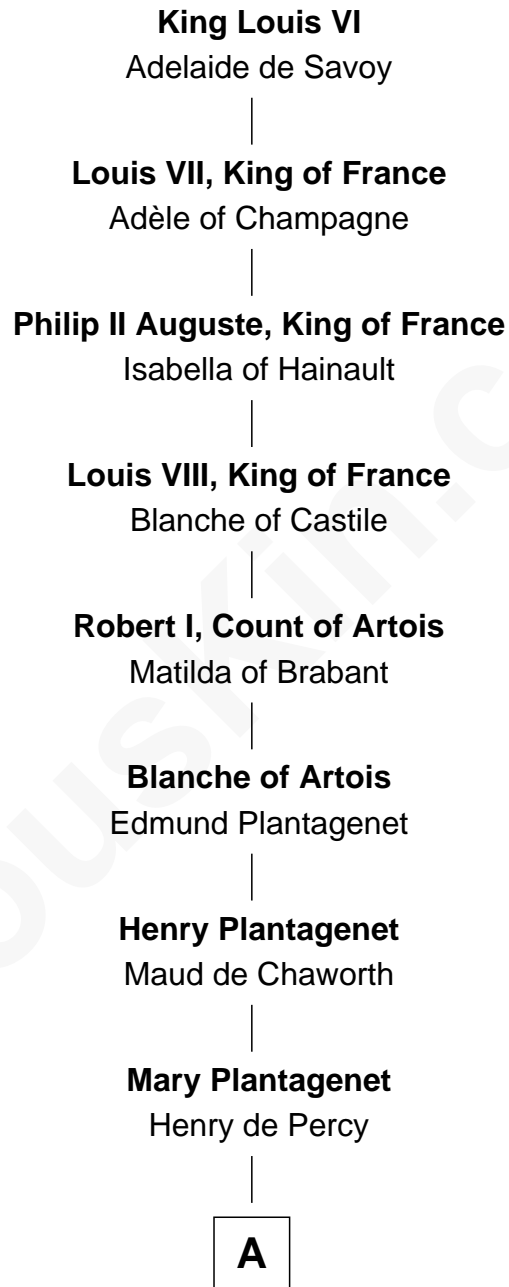

## Relationship Chart of

### King Louis VI

*King of France*

25th Great-grandfather of

**Harper Lee**

*Author of To Kill a Mockingbird*

---

**A**

**Sir Henry Percy**  
Margaret de Neville

**Sir Henry Percy**  
Elizabeth Mortimer

**Elizabeth Percy**  
Sir John Clifford

**Mary Clifford**  
Sir Philip Wentworth

**Elizabeth Wentworth**  
Sir Martin de la See

**Elizabeth de la See**  
Roger Kelke