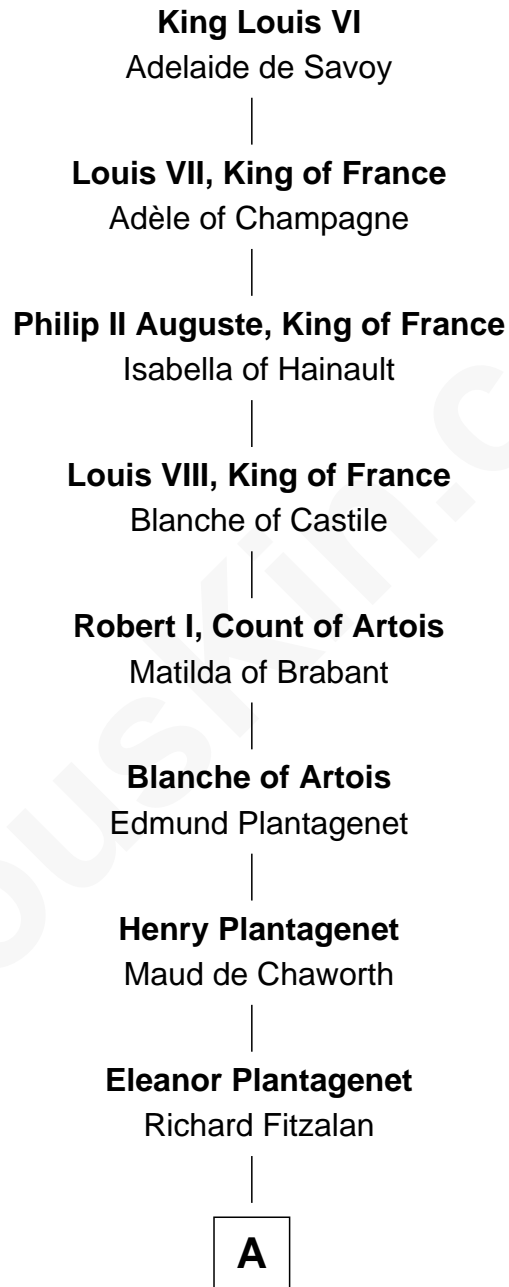

FamousKin.com

Relationship Chart of

King Louis VI

King of France

27th Great-grandfather of

John Cena

Movie Actor and WWE Pro Wrestler

B

Col. Marston Watson

Lucy Lee

Horace Howard Watson

Thirza Hall Hobart

Agnes Lee Watson

Charles Nichols

Charles H. Nichols

Martha Emma Dix