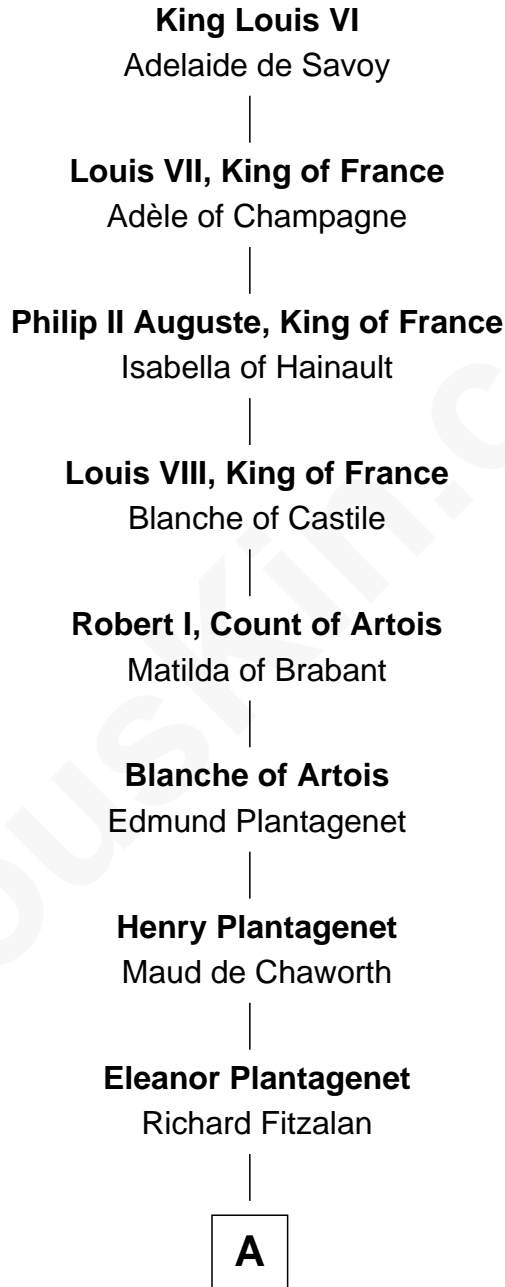

FamousKin.com
Relationship Chart of
King Louis VI
King of France

22nd Great-grandfather of

J. A. Folger
Founder of Folger Coffee Company

A

—
Sir Richard Fitzalan

Elizabeth de Bohun

—
Elizabeth Fitzalan

Sir Robert Goushill