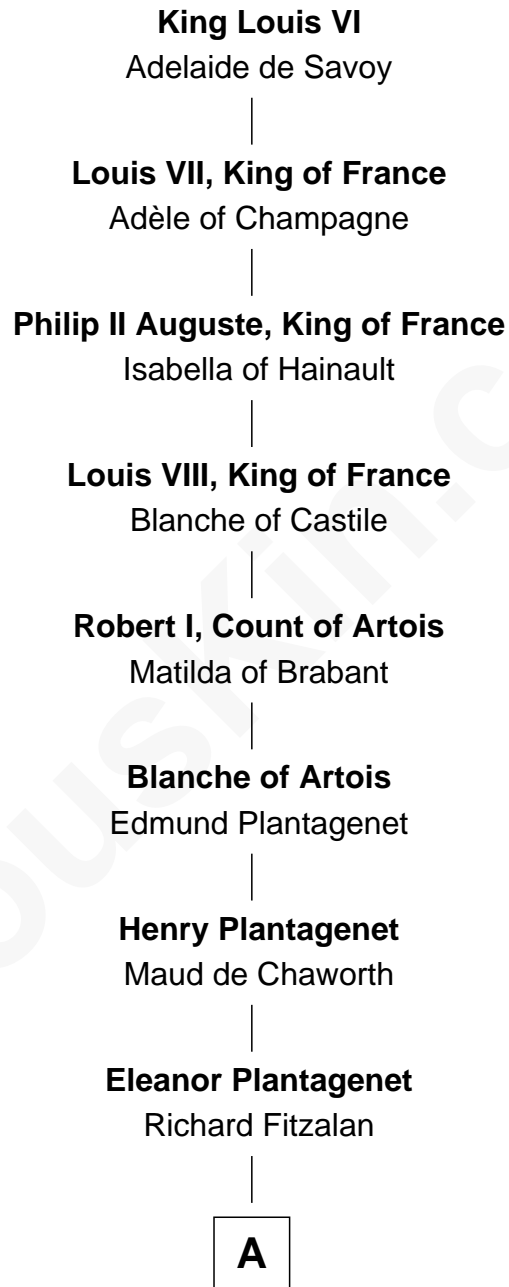

FamousKin.com Relationship Chart of

King Louis VI

King of France

20th Great-grandfather of

Eli Whitney

Inventor of the Cotton Gin

A

Sir Richard Fitzalan

Elizabeth de Bohun

Elizabeth Fitzalan

Sir Robert Goushill

Elizabeth Goushill

Sir Robert Wingfield

Elizabeth Wingfield

Sir William Brandon

Eleanor Brandon