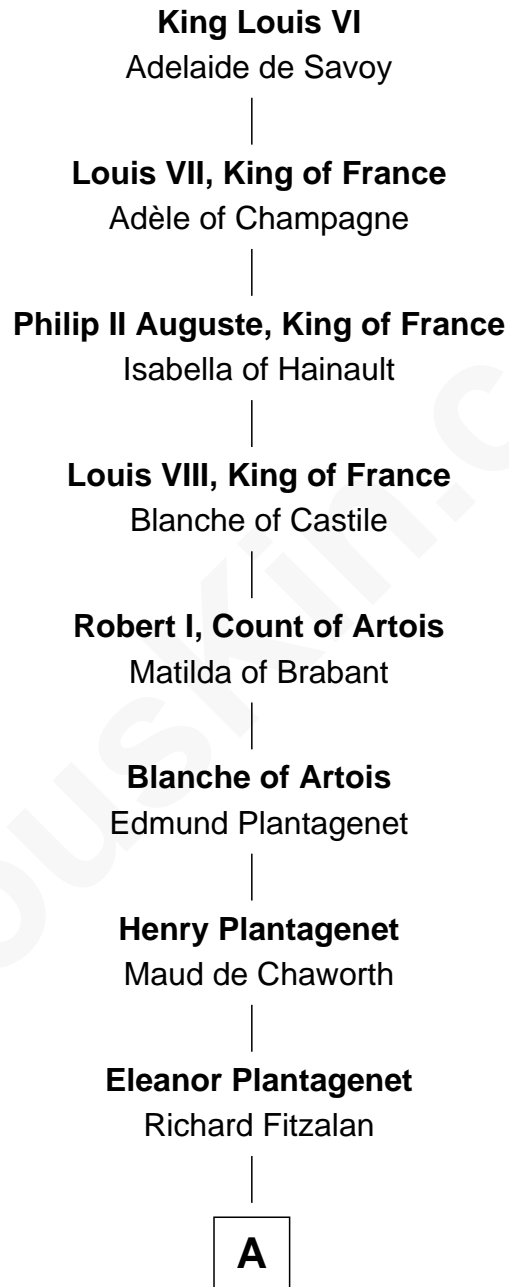

**FamousKin.com**  
**Relationship Chart of**  
**King Louis VI**  
*King of France*

**23rd Great-grandfather of**

**Dr. H. H. Holmes**  
*Serial Killer aka "Devil in the White City"*

**A**

**Alice Fitzalan**

Sir Thomas de Holand

**Eleanor Holand**

Edward Cherleton

**Joyce Cherleton**

Sir John Tiptoft

**Joyce Tiptoft**

Sir Edmund Sutton

**Sir Edward Sutton**

Cecily Willoughby

**Sir John Sutton**

Cecily Grey

**Sir Henry Dudley**

----- Ashton

Probable

**Roger Dudley**

Susanna Thorne

—  
**Scribner Mudgett**

Nancy Prescott

—  
**Levi Horton Mudgett**

Theodate Page Price

—  
**Dr. H. H. Holmes**

*Serial Killer Dr. H. H. Holmes*