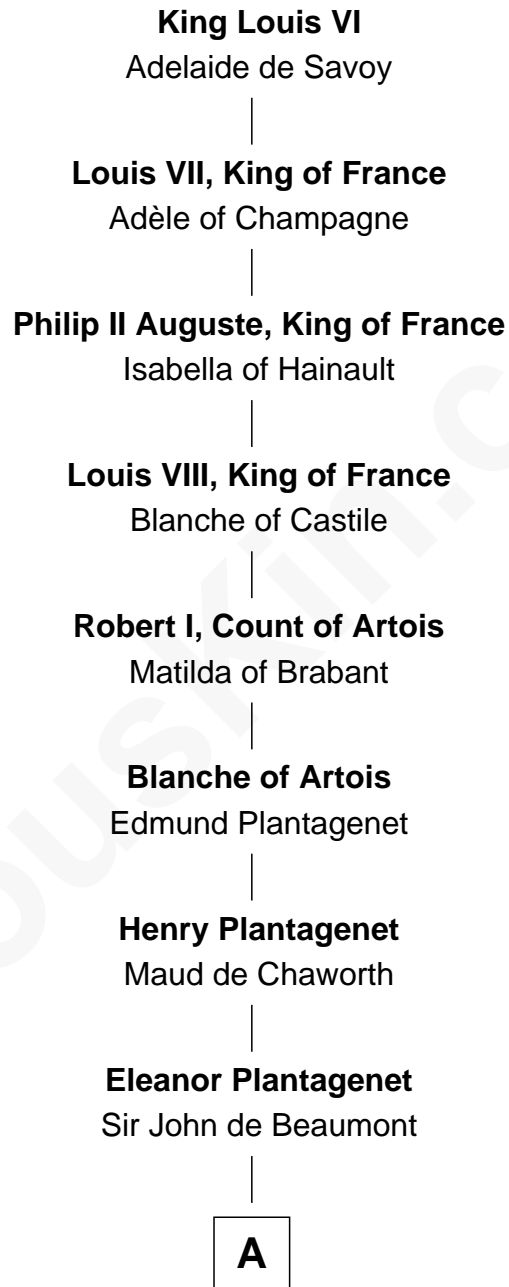

# FamousKin.com Relationship Chart of

**King Louis VI**

*King of France*

27th Great-grandfather of

**Scott Foley**

*TV, Stage and Movie Actor*

**A**

**Henry de Beaumont**

Margaret de Vere

**Sir John de Beaumont**  
Katherine de Everingham

**Elizabeth Beaumont**  
Sir William Botreaux

**Margaret Botreaux**  
Sir Robert Hungerford

**Eleanor Hungerford**  
Sir John White

**Robert White**  
Margaret Gainsford

**Anne White**  
Nicholas Tichborne

**Dorothy Tichborne**  
John Samborne

**Richard Samborne**  
Anne Milborne

**Richard Samborne**  
Ann Bachiler

**B**

**B**

**John Sanborn**

Mary Tuck