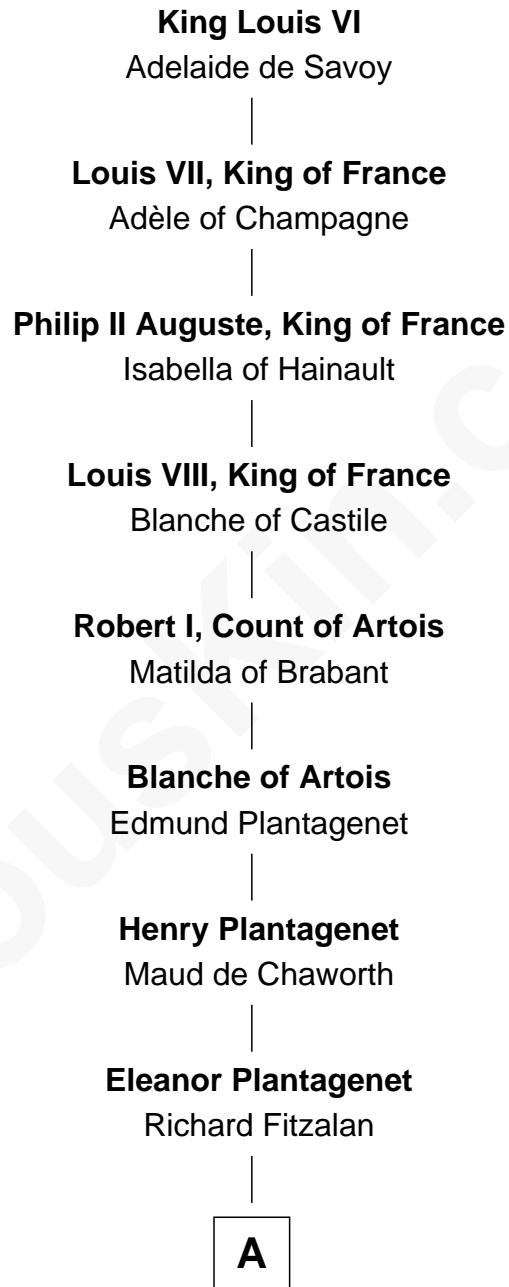

FamousKin.com

Relationship Chart of

King Louis VI

King of France

22nd Great-grandfather of

Theodore Roosevelt

26th U.S. President

A