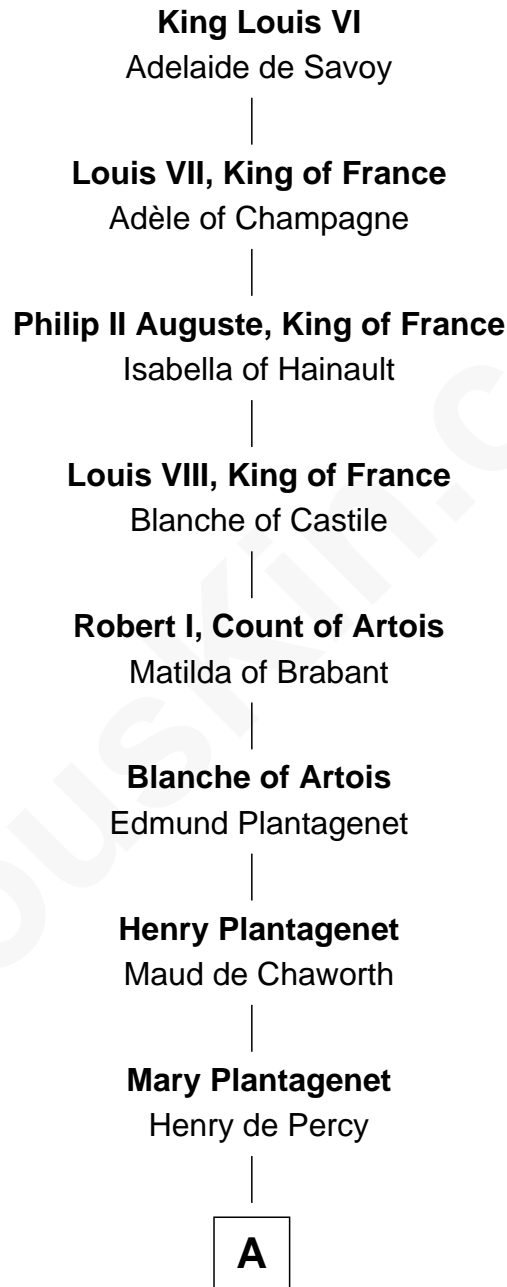

FamousKin.com
Relationship Chart of
King Louis VI
King of France

25th Great-grandfather of

Alice (Lee) Roosevelt
First Wife of President Theodore Roosevelt

A

|
Sir Henry Percy
Margaret de Neville

|
Sir Henry Percy
Elizabeth Mortimer

|
Elizabeth Percy
Sir John Clifford

|
Mary Clifford
Sir Philip Wentworth

|
Elizabeth Wentworth
Sir Martin de la See

|
Joan de la See
Sir Piers Hildyard

|
Isabel Hildyard
Ralph Legard

|
Joan Ledgard
Richard Skepper