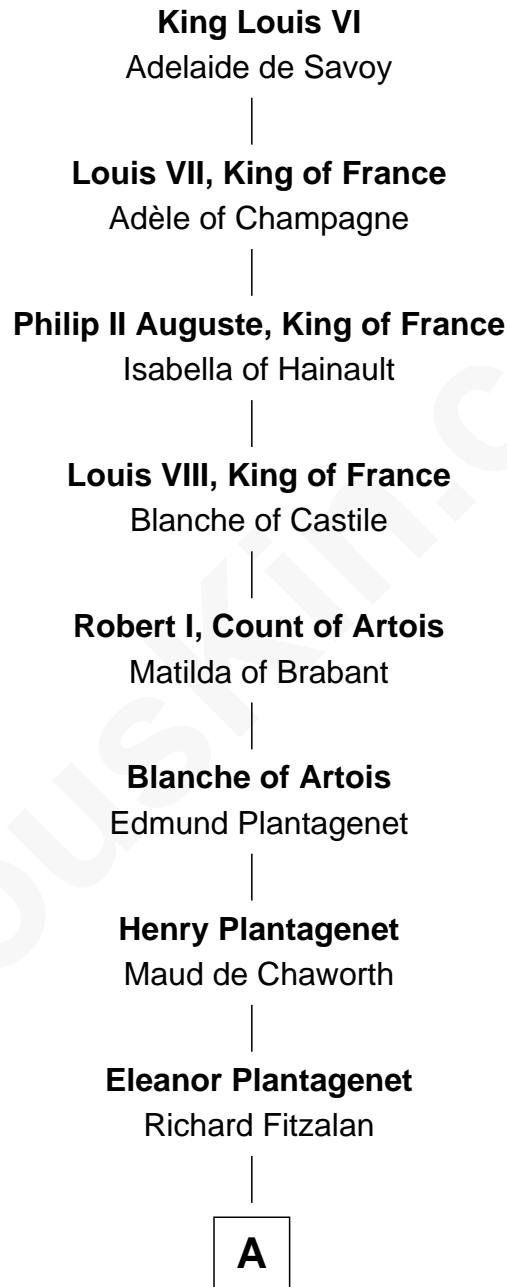

**FamousKin.com**  
**Relationship Chart of**  
**King Louis VI**  
*King of France*

**22nd Great-grandfather of**

**Seth Low**

*Mayor of New York City President of Columbia University*

**A**

**Alice Fitzalan**

Sir Thomas de Holand

**Eleanor Holand**

Edward Cherleton

**Joyce Cherleton**

Sir John Tiptoft

**Joyce Tiptoft**

Sir Edmund Sutton

**Sir Edward Sutton**

Cecily Willoughby

**Sir John Sutton**

Cecily Grey

**Sir Henry Dudley**

----- Ashton

Probable

**Roger Dudley**

Susanna Thorne

|  
**Dorothy Bradstreet**

Samuel Clark

|  
**Dorothy Clark**

Elijah Porter

|  
**Thomas Porter**

Ruth Allen

|  
**Mary Porter**

Seth Low