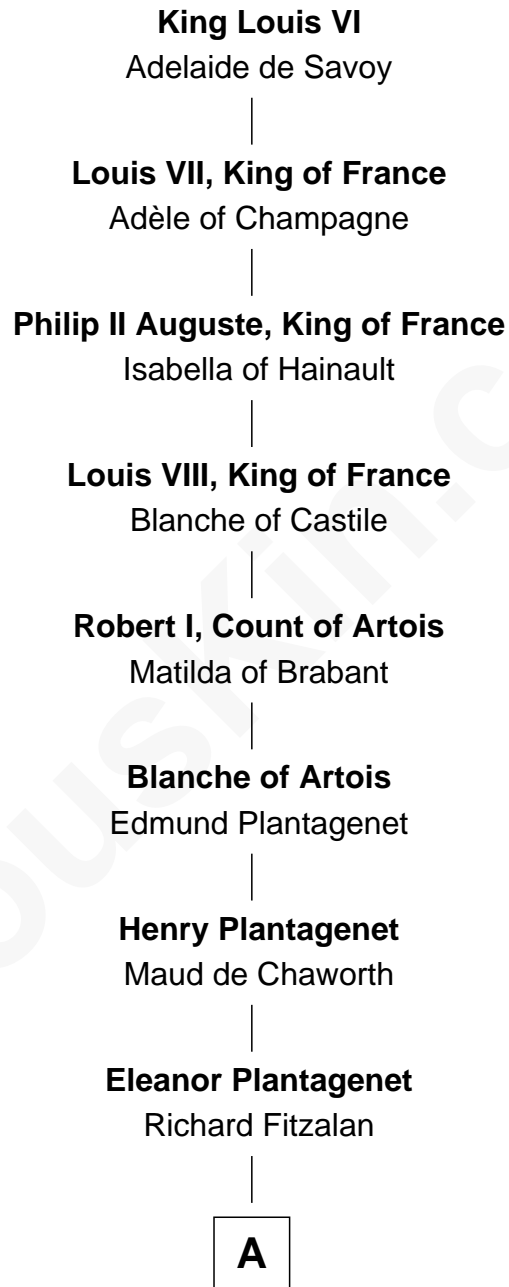

FamousKin.com Relationship Chart of

King Louis VI

King of France

27th Great-grandfather of

Treat Williams

TV & Movie Actor

A

Sir Richard Fitzalan