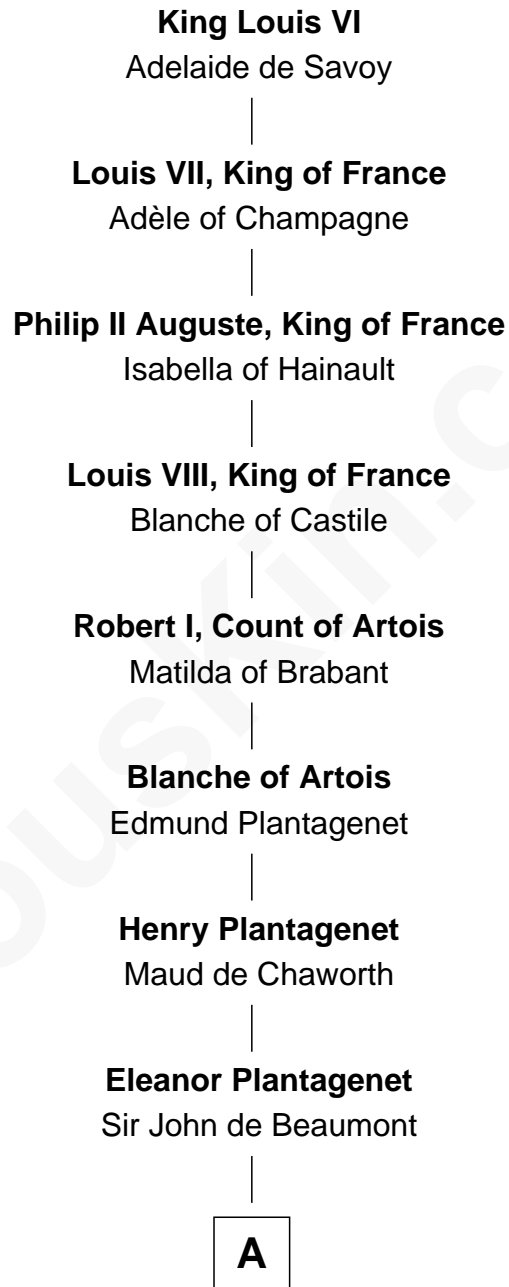

FamousKin.com
Relationship Chart of
King Louis VI
King of France

23rd Great-grandfather of
Guillermo Billinghurst
31st President of Peru

A

Henry de Beaumont

Margaret de Vere

Sir John de Beaumont
Katherine de Everingham

Elizabeth Beaumont
Sir William Botreaux

Margaret Botreaux
Sir Robert Hungerford

Eleanor Hungerford
Sir John White

Robert White
Margaret Gainsford

Margaret White
John Kirton

Stephen Kirton
Margaret Offley

Grissell Kirton
Sir Nicholas Woodroffe