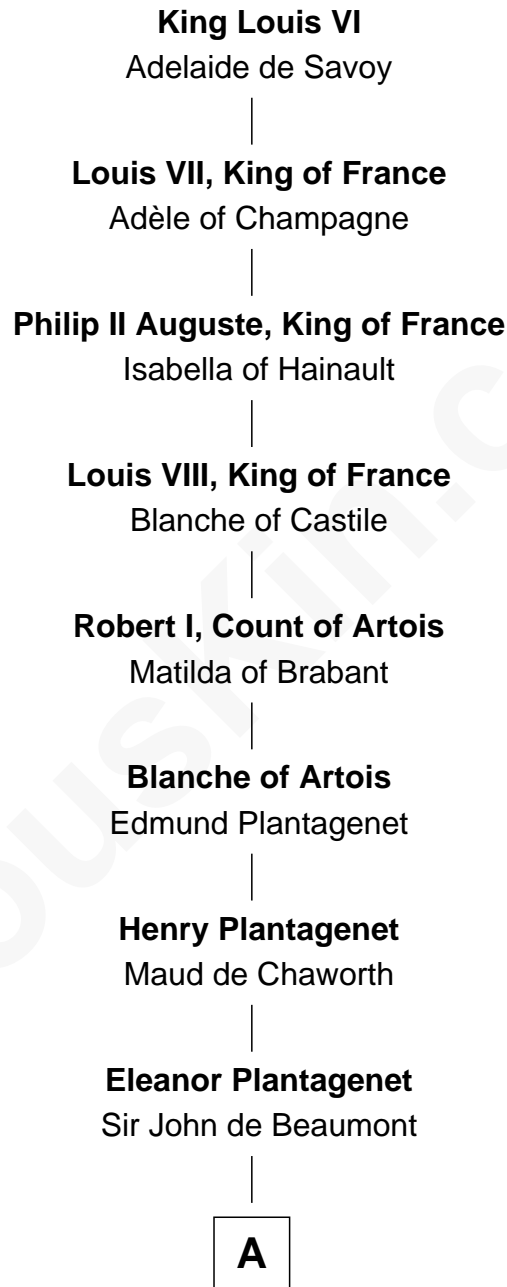

## Relationship Chart of

### King Louis VI

*King of France*

25th Great-grandfather of

### Susana Ferrari Billinghamurst

*Argentine Aviation Pioneer*

---

**A**

**Henry de Beaumont**

Margaret de Vere

**Sir John de Beaumont**  
Katherine de Everingham

**Elizabeth Beaumont**  
Sir William Botreaux

**Margaret Botreaux**  
Sir Robert Hungerford

**Eleanor Hungerford**  
Sir John White

**Robert White**  
Margaret Gainsford

**Margaret White**  
John Kirton

**Stephen Kirton**  
Margaret Offley

**Grissell Kirton**  
Sir Nicholas Woodroffe