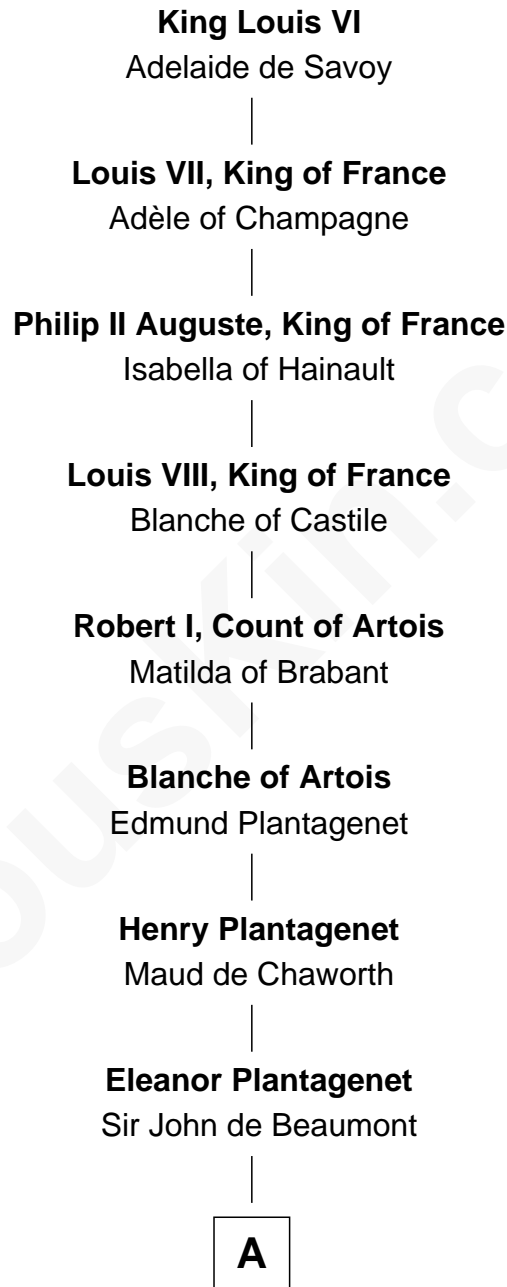

FamousKin.com

Relationship Chart of

King Louis VI

King of France

27th Great-grandfather of

Luciana Pedraza

Argentine Movie Actress

A

Henry de Beaumont

Margaret de Vere

Sir John de Beaumont
Katherine de Everingham

Elizabeth Beaumont
Sir William Botreaux

Margaret Botreaux
Sir Robert Hungerford

Eleanor Hungerford
Sir John White

Robert White
Margaret Gainsford