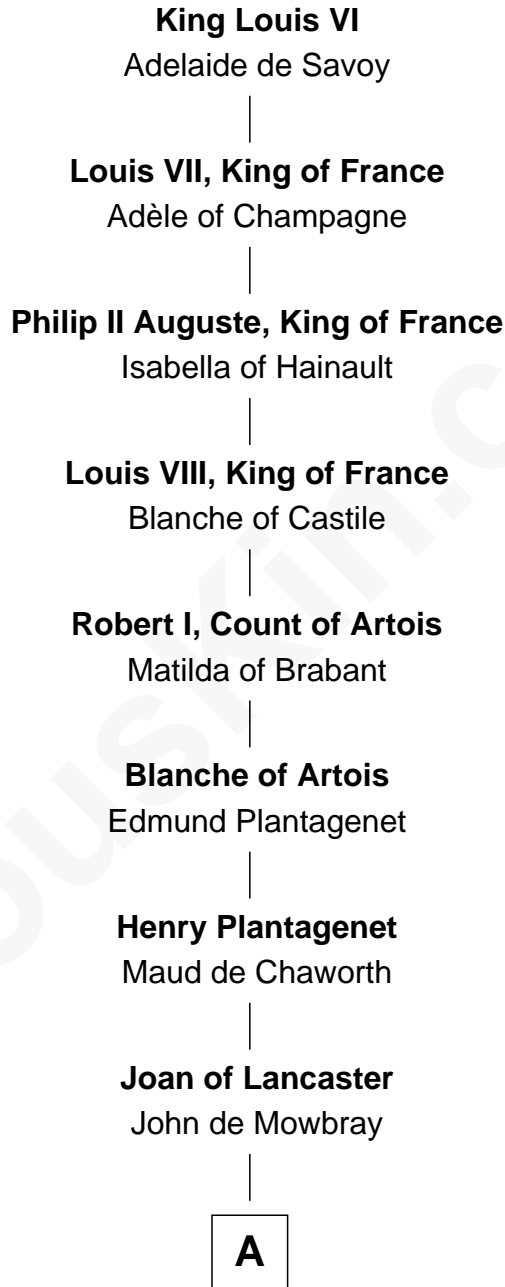

# FamousKin.com Relationship Chart of

**King Louis VI**

*King of France*

16th Great-grandfather of

**John Mansfield**

*(c1601 - 1674) Susan & Ellen passenger 1635*

**A**

|  
**John de Mowbray**  
Elizabeth de Segrave

|  
**Eleanor de Mowbray**  
John de Welles

|  
**Eudo de Welles**  
Maud de Greystoke

|  
**Sir Lionel de Welles**  
Joan de Waterton

|  
**Cecily de Welles**  
Sir Robert Willoughby

|  
**Sir Christopher Willoughby**  
Margaret Jenney