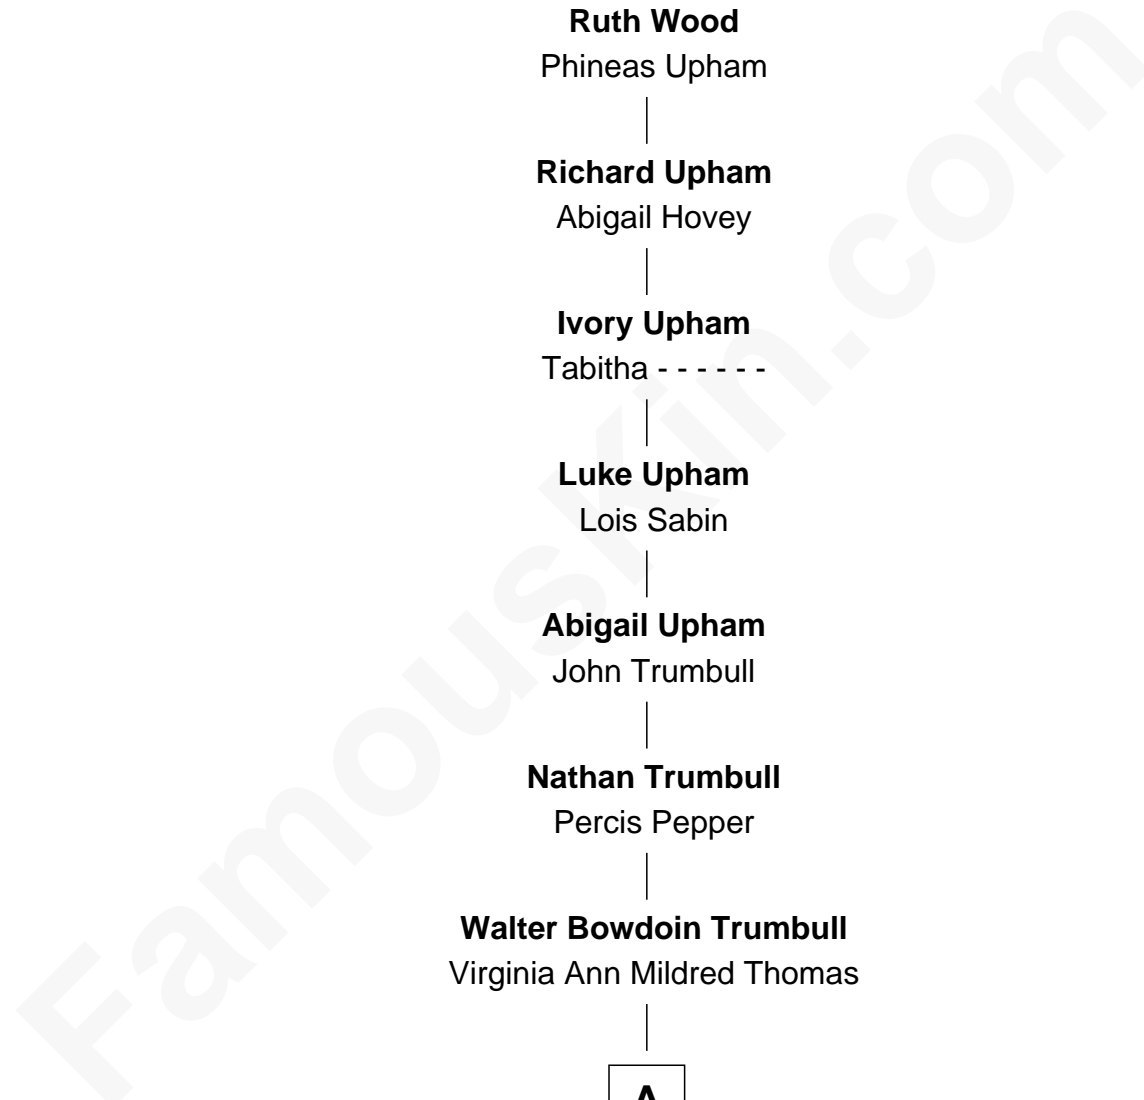

FamousKin.com Relationship Chart of

Edward Wood

(c1598 - 1642) Great Migration Immigrant 1639

9th Great-grandfather of

Douglas Trumbull

Film Special Effects Pioneer

Edward Wood

Ruth Lee

Abigail Upham

John Trumbull

Nathan Trumbull

Percis Pepper

Walter Bowdoin Trumbull

Virginia Ann Mildred Thomas

A

A

Robert Morris Wilton Trumbull

Emily Shurtleff

Morris Kinnard Trumbull

Alice G. Greer

Donald Edmond Trumbull

Marcia Hunt

Douglas Trumbull

Film Special Effects Pioneer