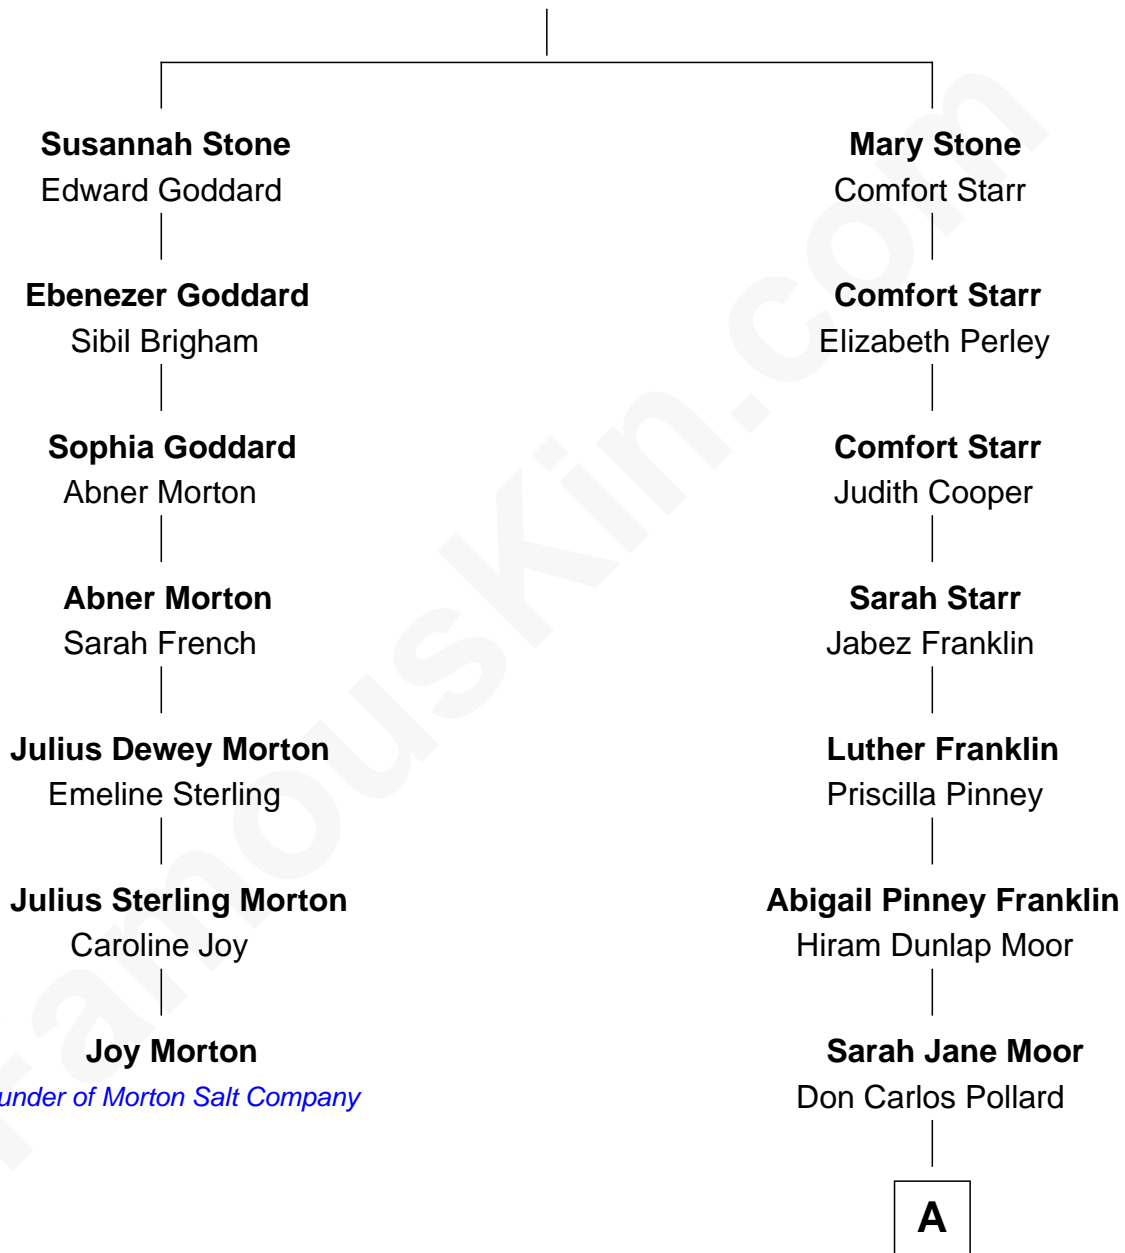

FamousKin.com Relationship Chart of

Joy Morton

Founder of Morton Salt Company

6th cousin 3 times removed of

Orson Bean

TV Actor

Simon Stone

Mary Whipple

A

—
Dallas Frank Pollard

Katharine Putnam Ainsworth

—
Marion Ainsworth Pollard

George Frederick Burrows

—
Orson Bean

TV Actor

FamousKin.com