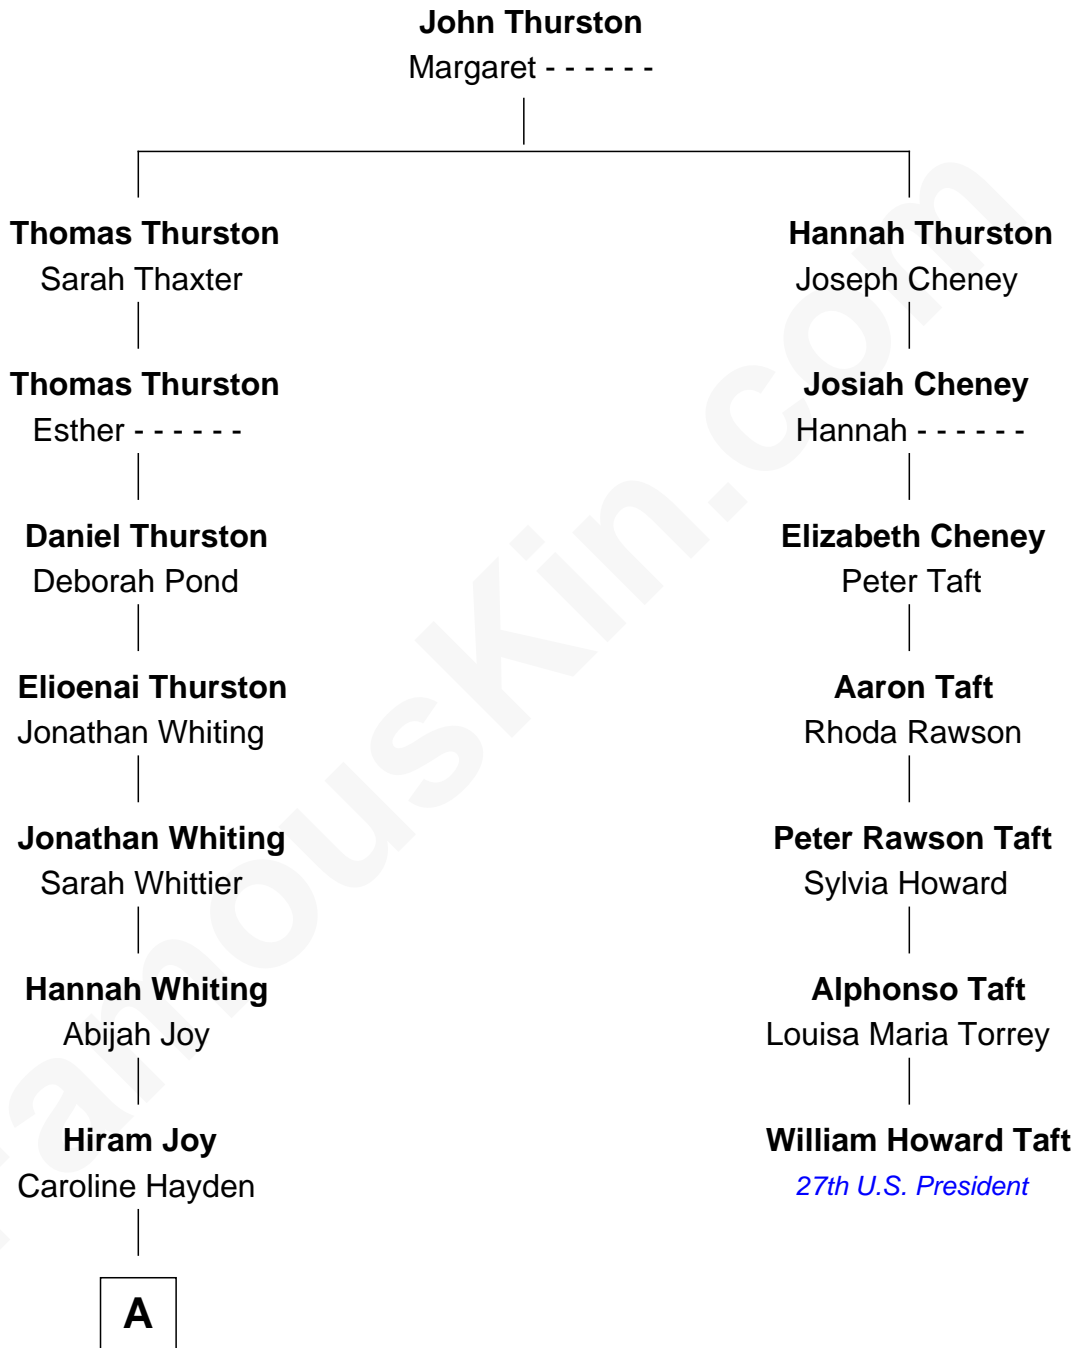

# FamousKin.com Relationship Chart of

**Joy Morton**

*Founder of Morton Salt Company*

6th cousin 2 times removed of

**William Howard Taft**

*27th U.S. President*

**A**

—  
**Caroline Joy**  
Julius Sterling Morton

—  
**Joy Morton**  
*Founder of Morton Salt Company*

FamousKin.com