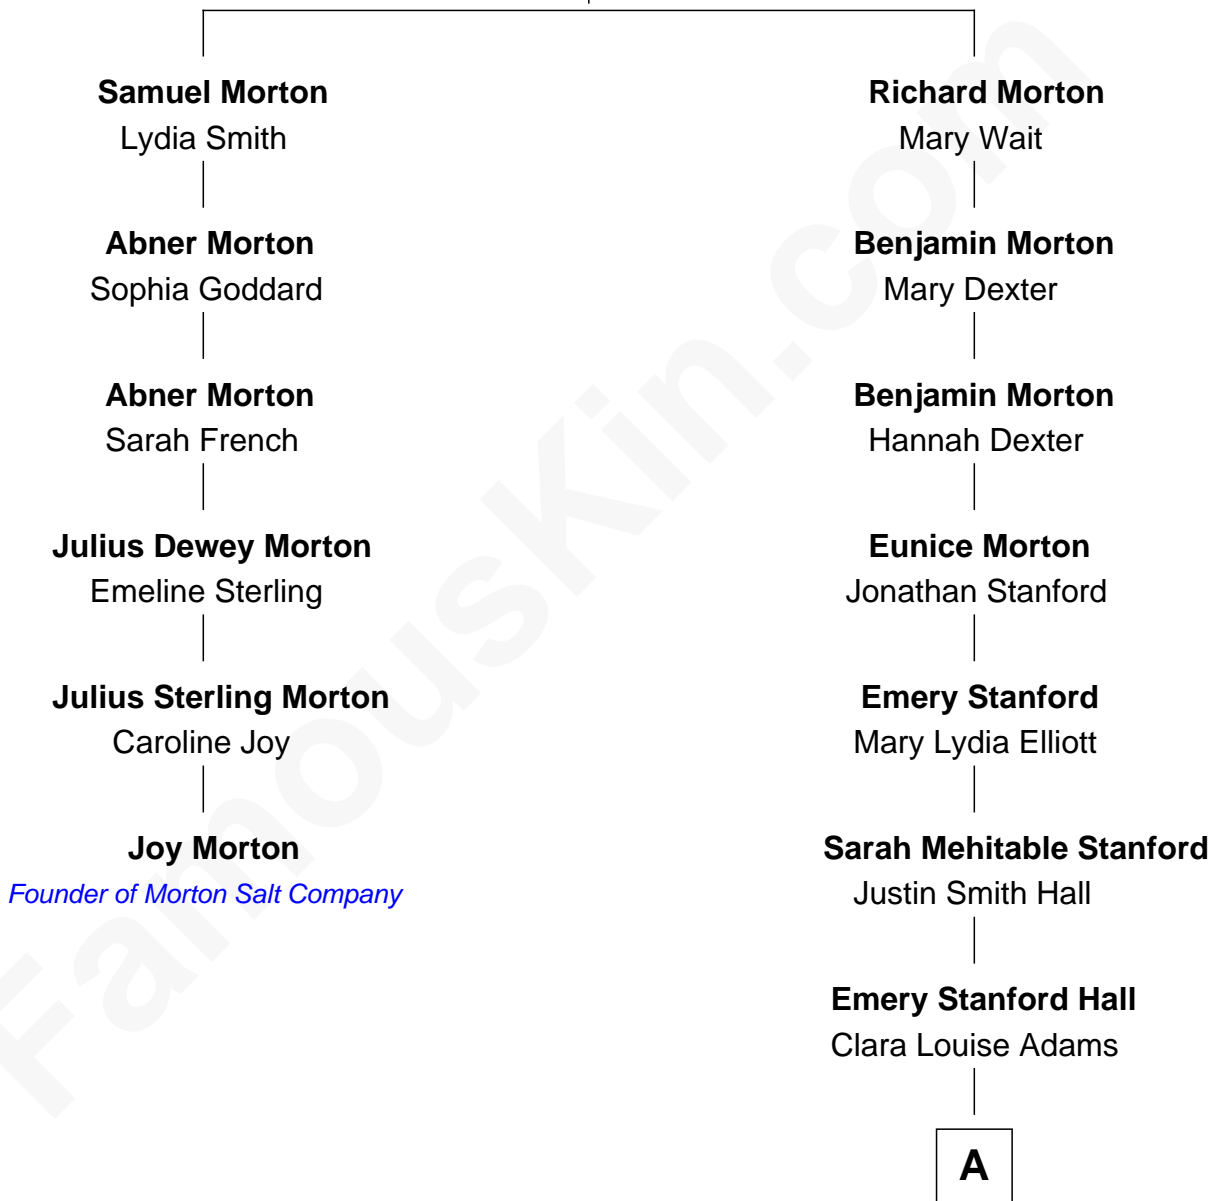

# FamousKin.com Relationship Chart of

**Joy Morton**

*Founder of Morton Salt Company*

5th cousin 3 times removed of

**Raquel Welch**

*Movie Actress*

**Abraham Morton**

Sarah Kellogg

A

Josephine Sarah Hall  
Armando Carlos Tejada

Raquel Welch  
*aka Raquel Welch*