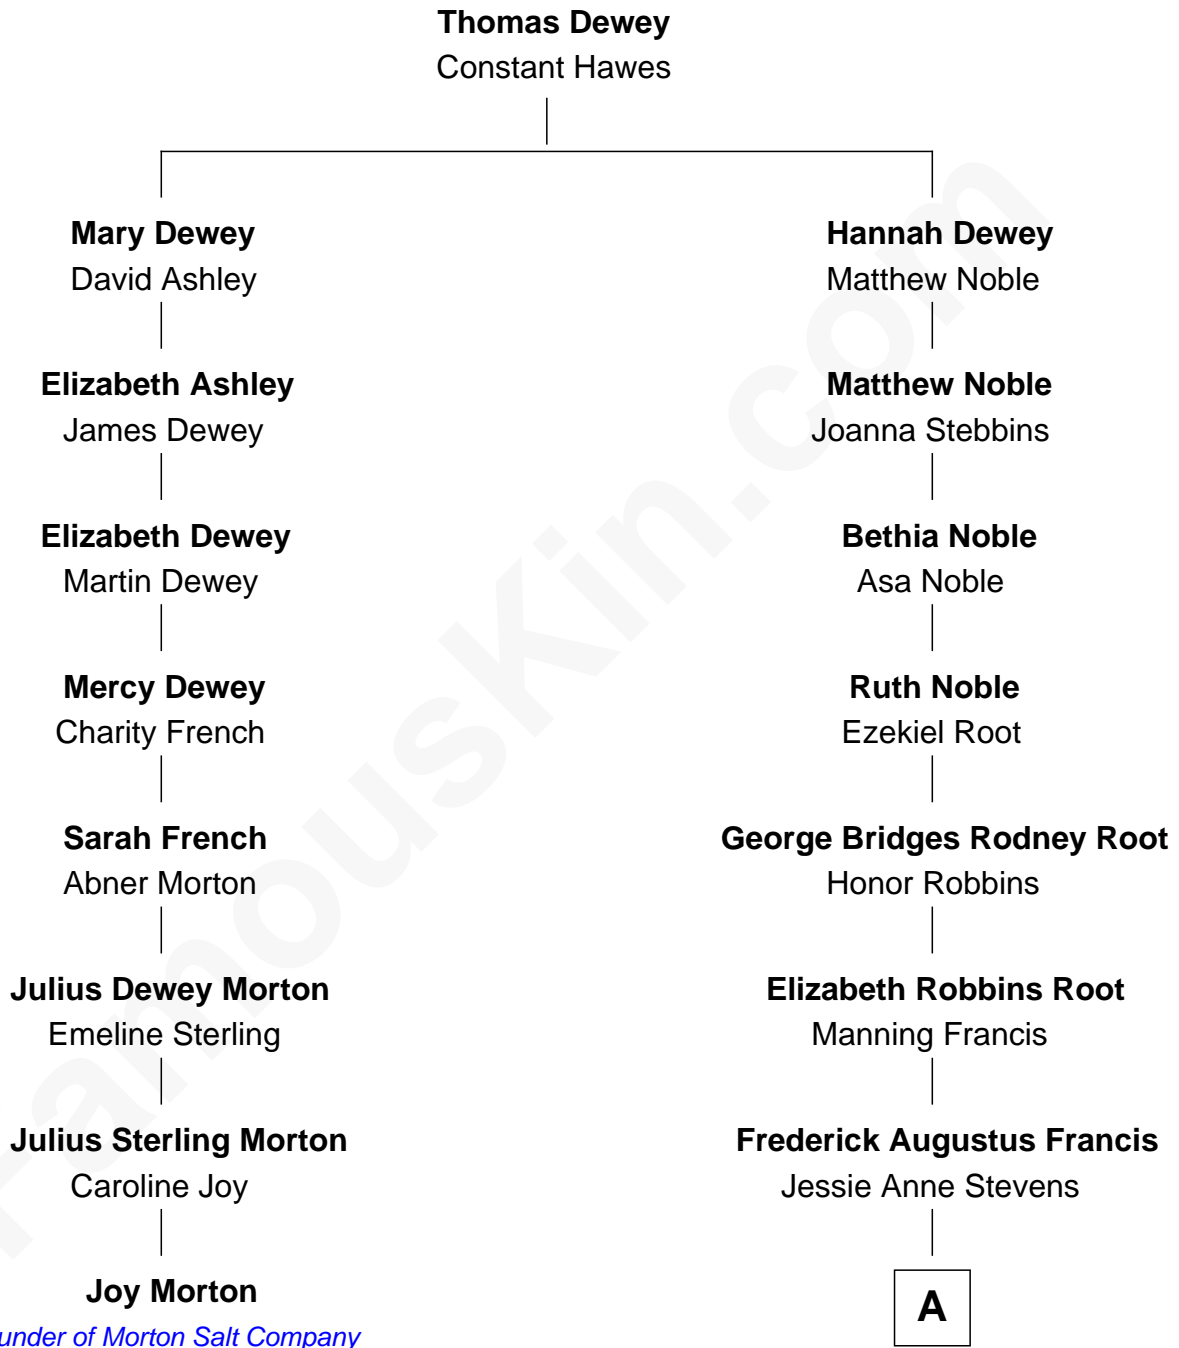

FamousKin.com Relationship Chart of

Joy Morton

Founder of Morton Salt Company

7th cousin 2 times removed of

Nancy (Davis) Reagan

First Lady of President Ronald Reagan

A

Anne Ayers Francis
John Newell Robbins

Kenneth Seymour Robbins
Edith Prescott Lockett

Nancy (Davis) Reagan
First Lady of Ronald Reagan

FamousKin.com