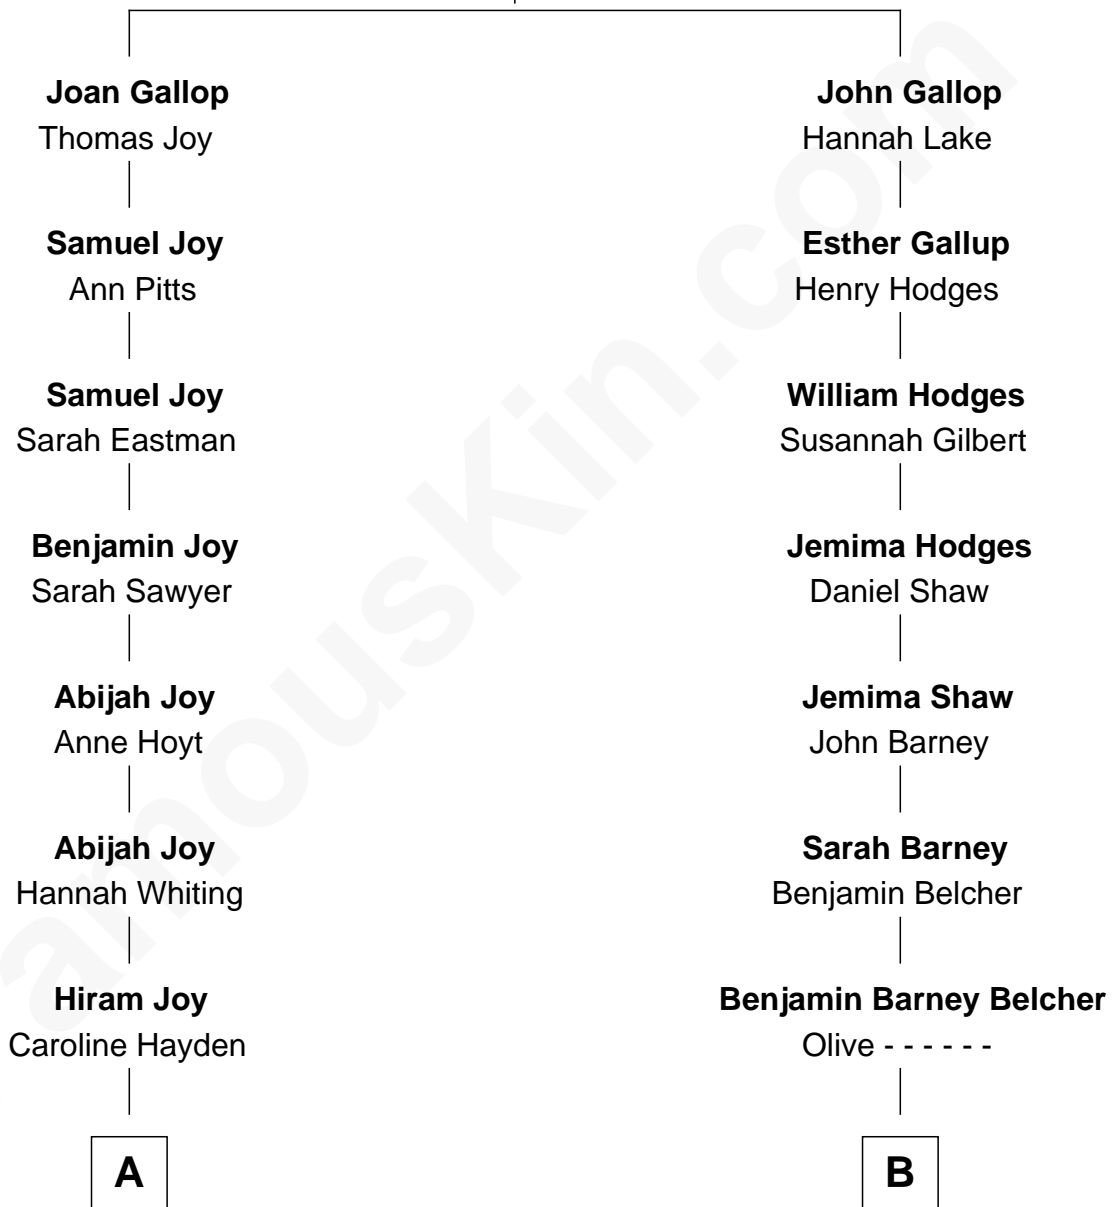

FamousKin.com Relationship Chart of

Joy Morton

Founder of Morton Salt Company

8th cousin 1 time removed of

General Douglas MacArthur

U.S. Army - World War II

John Gallop
Christobel Brushett

A

Caroline Joy
Julius Sterling Morton

Joy Morton
Founder of Morton Salt Company

B

Aurelia Belcher
Arthur MacArthur

Gen. Arthur MacArthur
Mary Pinckney Hardy

General Douglas MacArthur
U.S. Army - World War II