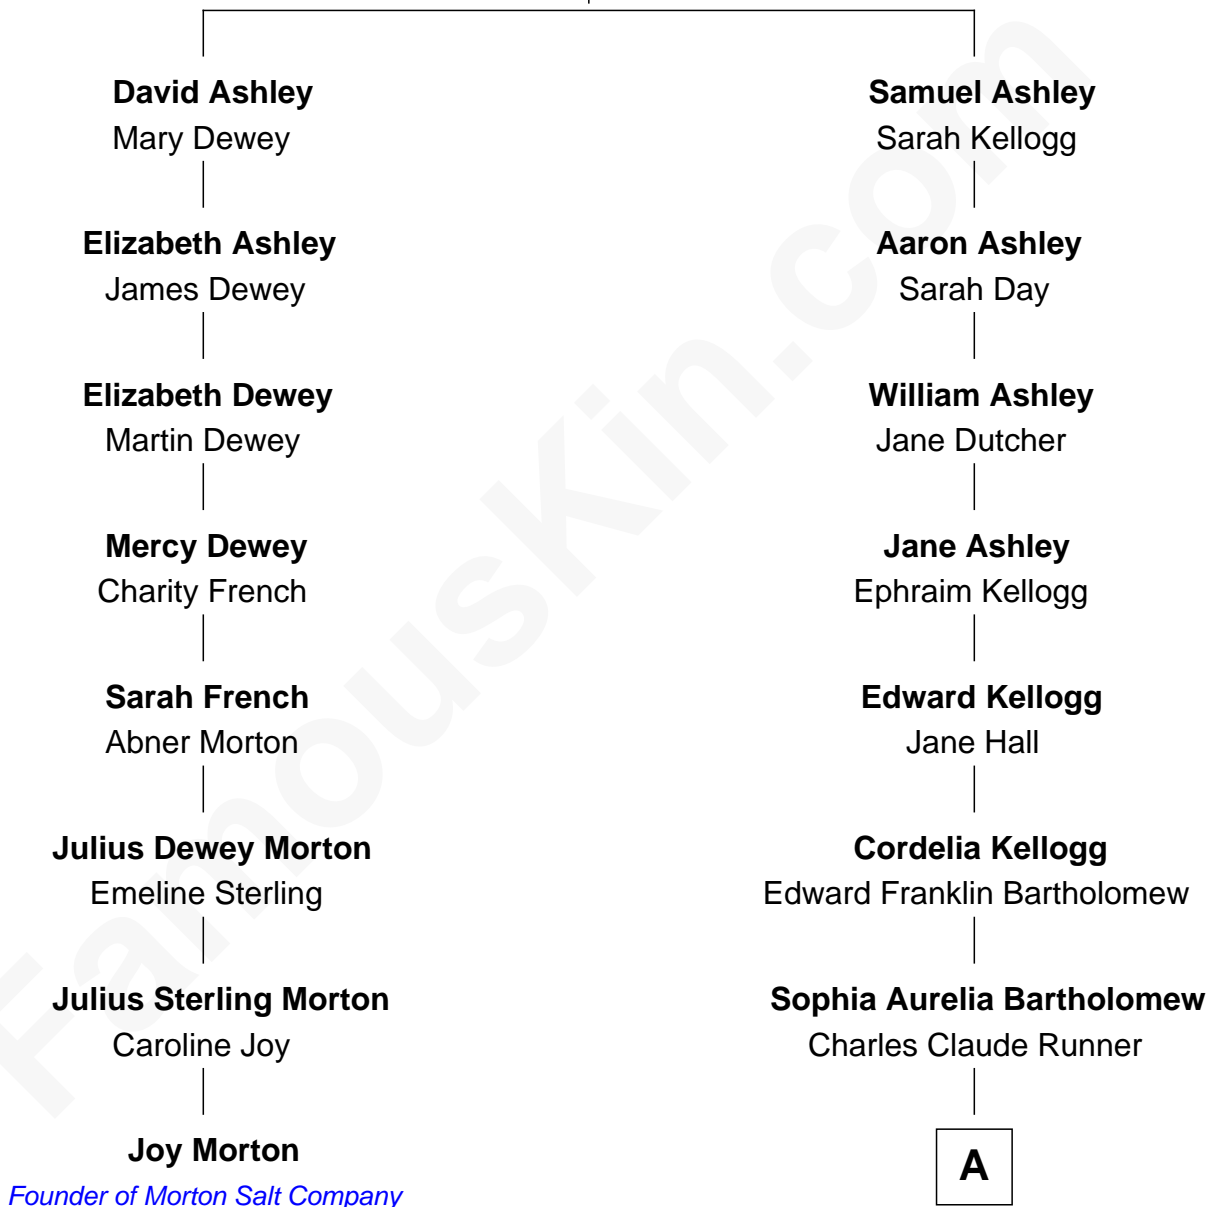

FamousKin.com Relationship Chart of

Joy Morton

Founder of Morton Salt Company

7th cousin 2 times removed of

Clint Eastwood

TV & Film Actor and Director

David Ashley
Hannah Glover

A

—
Waldo Errol Runner
Virginia May McClanahan

—
Margaret Ruth Runner
Clinton Eastwood

—
Clint Eastwood
TV & Film Actor and Director

FamousKin.com