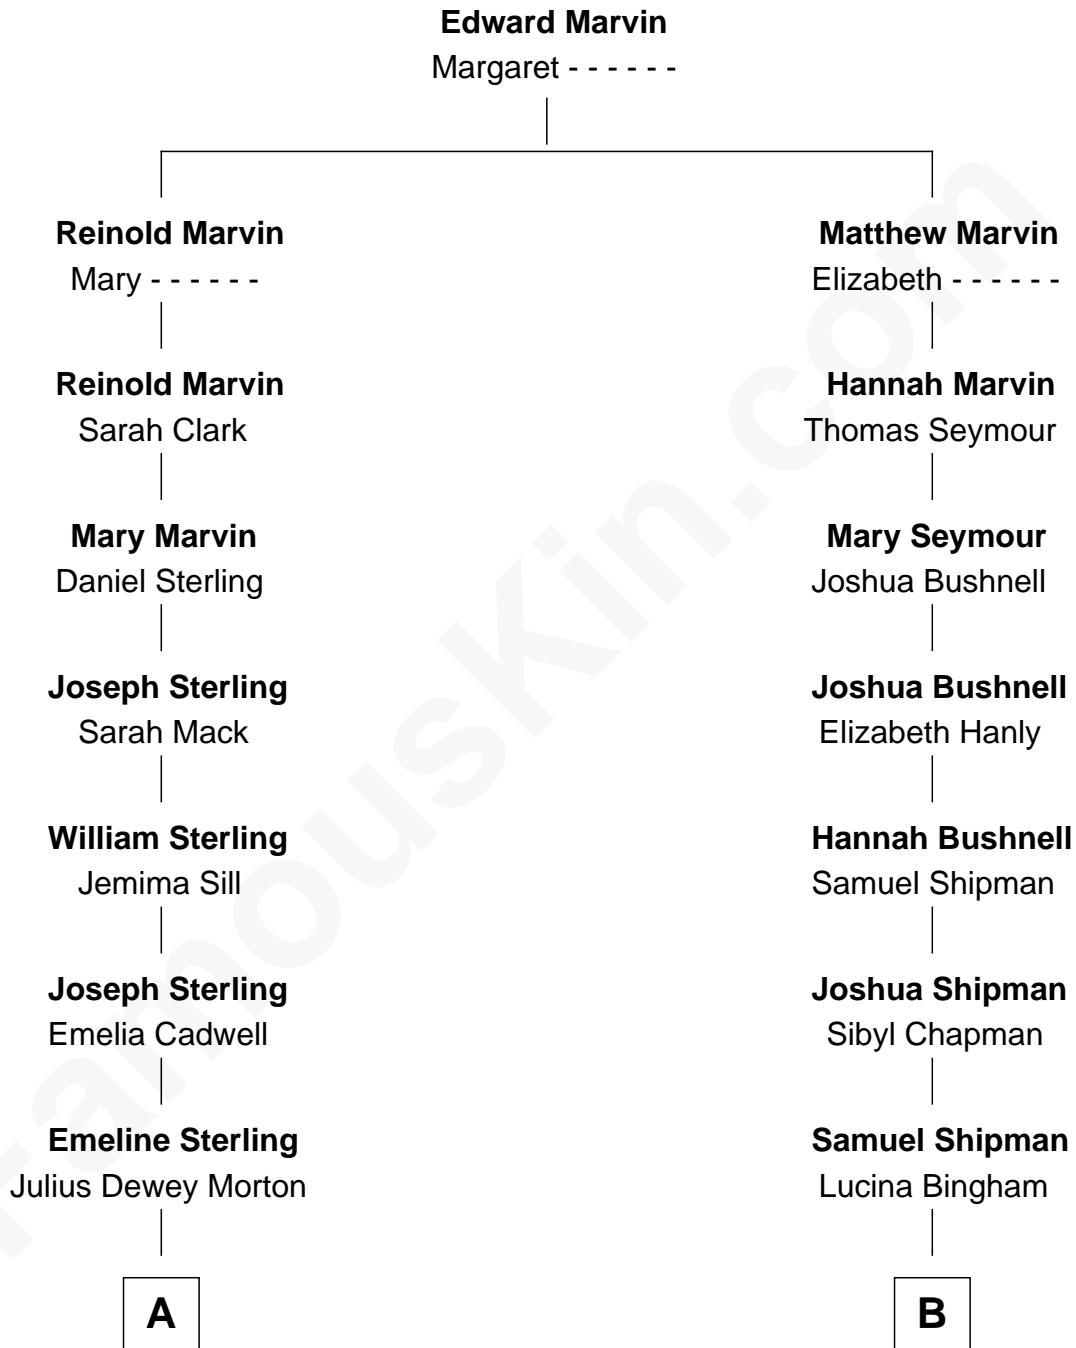

# FamousKin.com Relationship Chart of

**Joy Morton**

*Founder of Morton Salt Company*

8th cousin 2 times removed of

**Dewey F. Bartlett**

*19th Governor of Oklahoma*

**A**

**Julius Sterling Morton**

Caroline Joy

**Joy Morton**

*Founder of Morton Salt Company*

**B**

**Harriet Lucena Shipman**

Martin Dewey Follett

**Alfred Dewey Follett**

Lula Hopkins

**Jessie Hopkins Follett**

David Albert Bartlett

**Dewey F. Bartlett**

*19th Governor of Oklahoma*

FamousKin.com