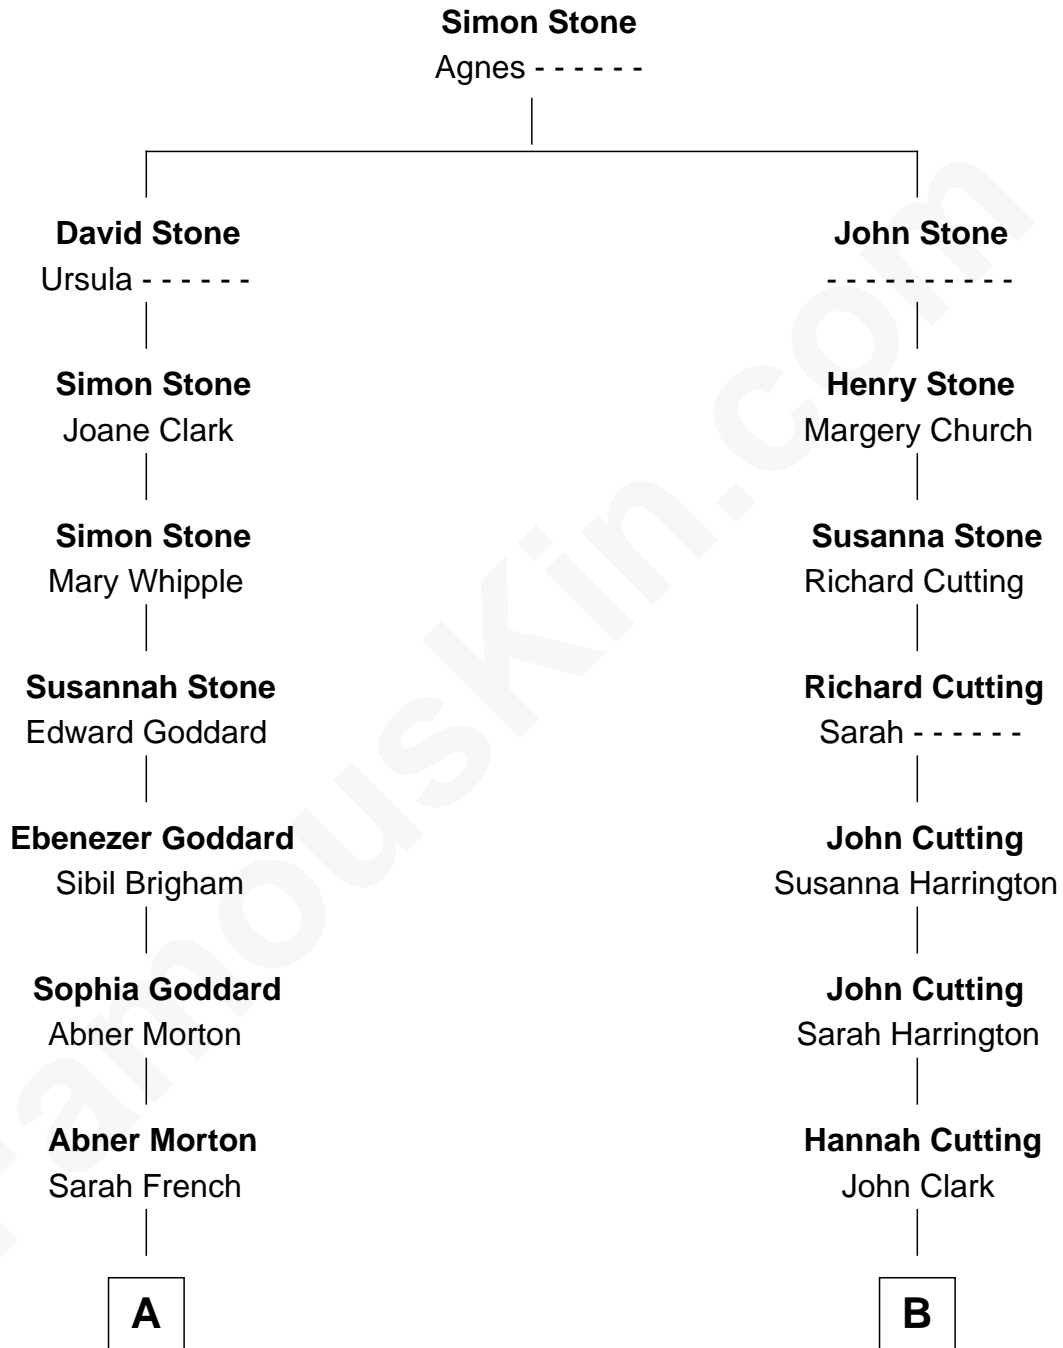

## Relationship Chart of

**Joy Morton**

*Founder of Morton Salt Company*

9th cousin of

**Alpheus Felch**

*5th Governor of Michigan*

**A**

**Julius Dewey Morton**

Emeline Sterling

**Julius Sterling Morton**

Caroline Joy

**Joy Morton**

*Founder of Morton Salt Company*

**B**

**Lydia Clark**

Abijah Felch

**Daniel Felch**

Sarah Piper

**Alpheus Felch**

*5th Governor of Michigan*

FamousKin.com