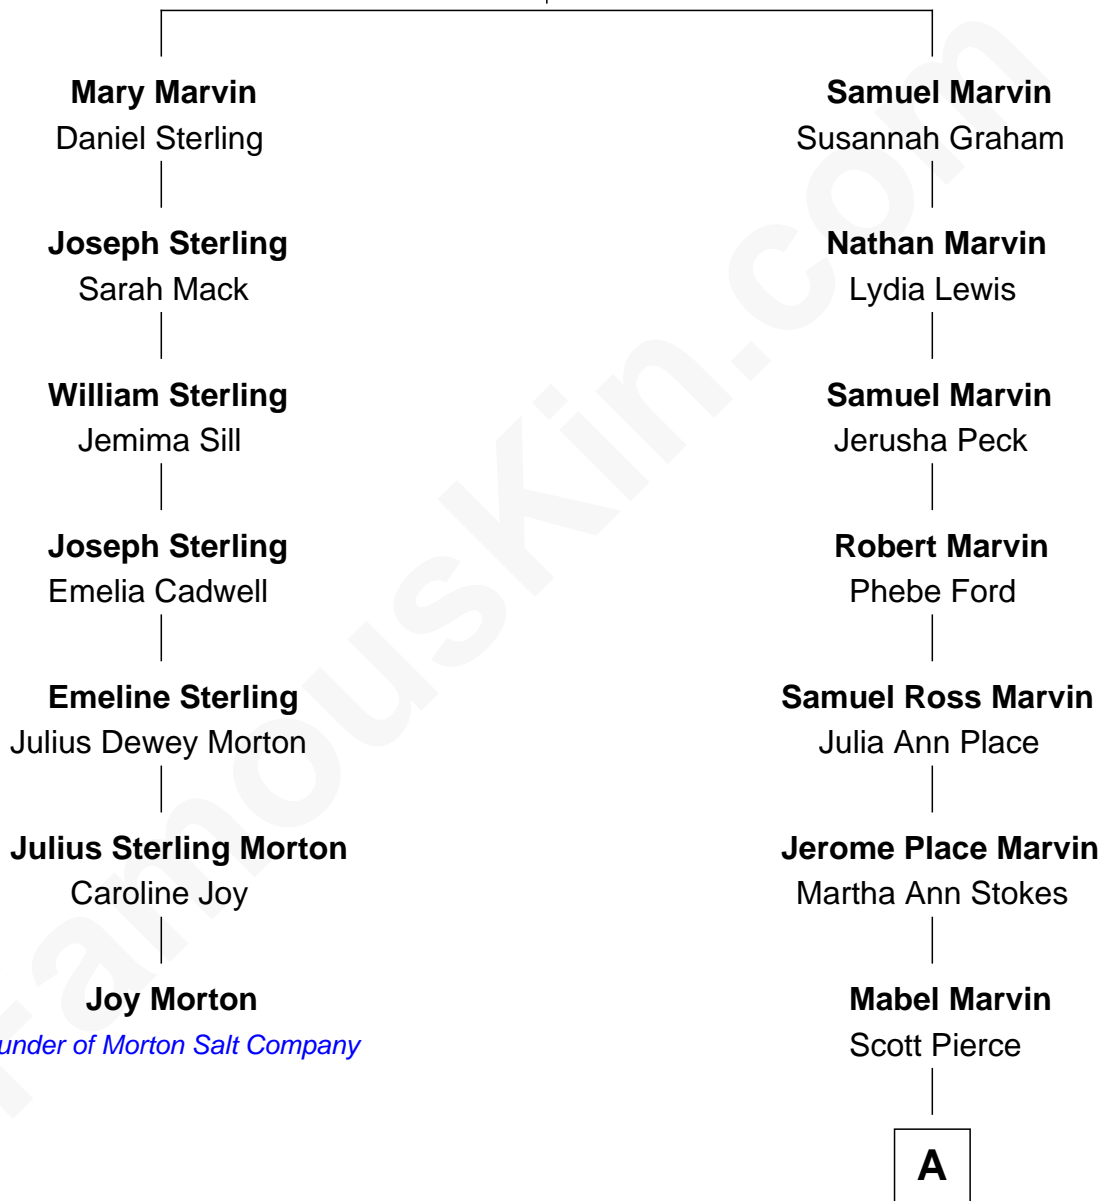

FamousKin.com Relationship Chart of

Joy Morton

Founder of Morton Salt Company

6th cousin 2 times removed of

Barbara (Pierce) Bush

First Lady of President George H.W. Bush

Sarah Clark
Reinold Marvin

A

Marvin Pierce
Pauline Robinson

Barbara (Pierce) Bush
First Lady of George H.W. Bush

FamousKin.com